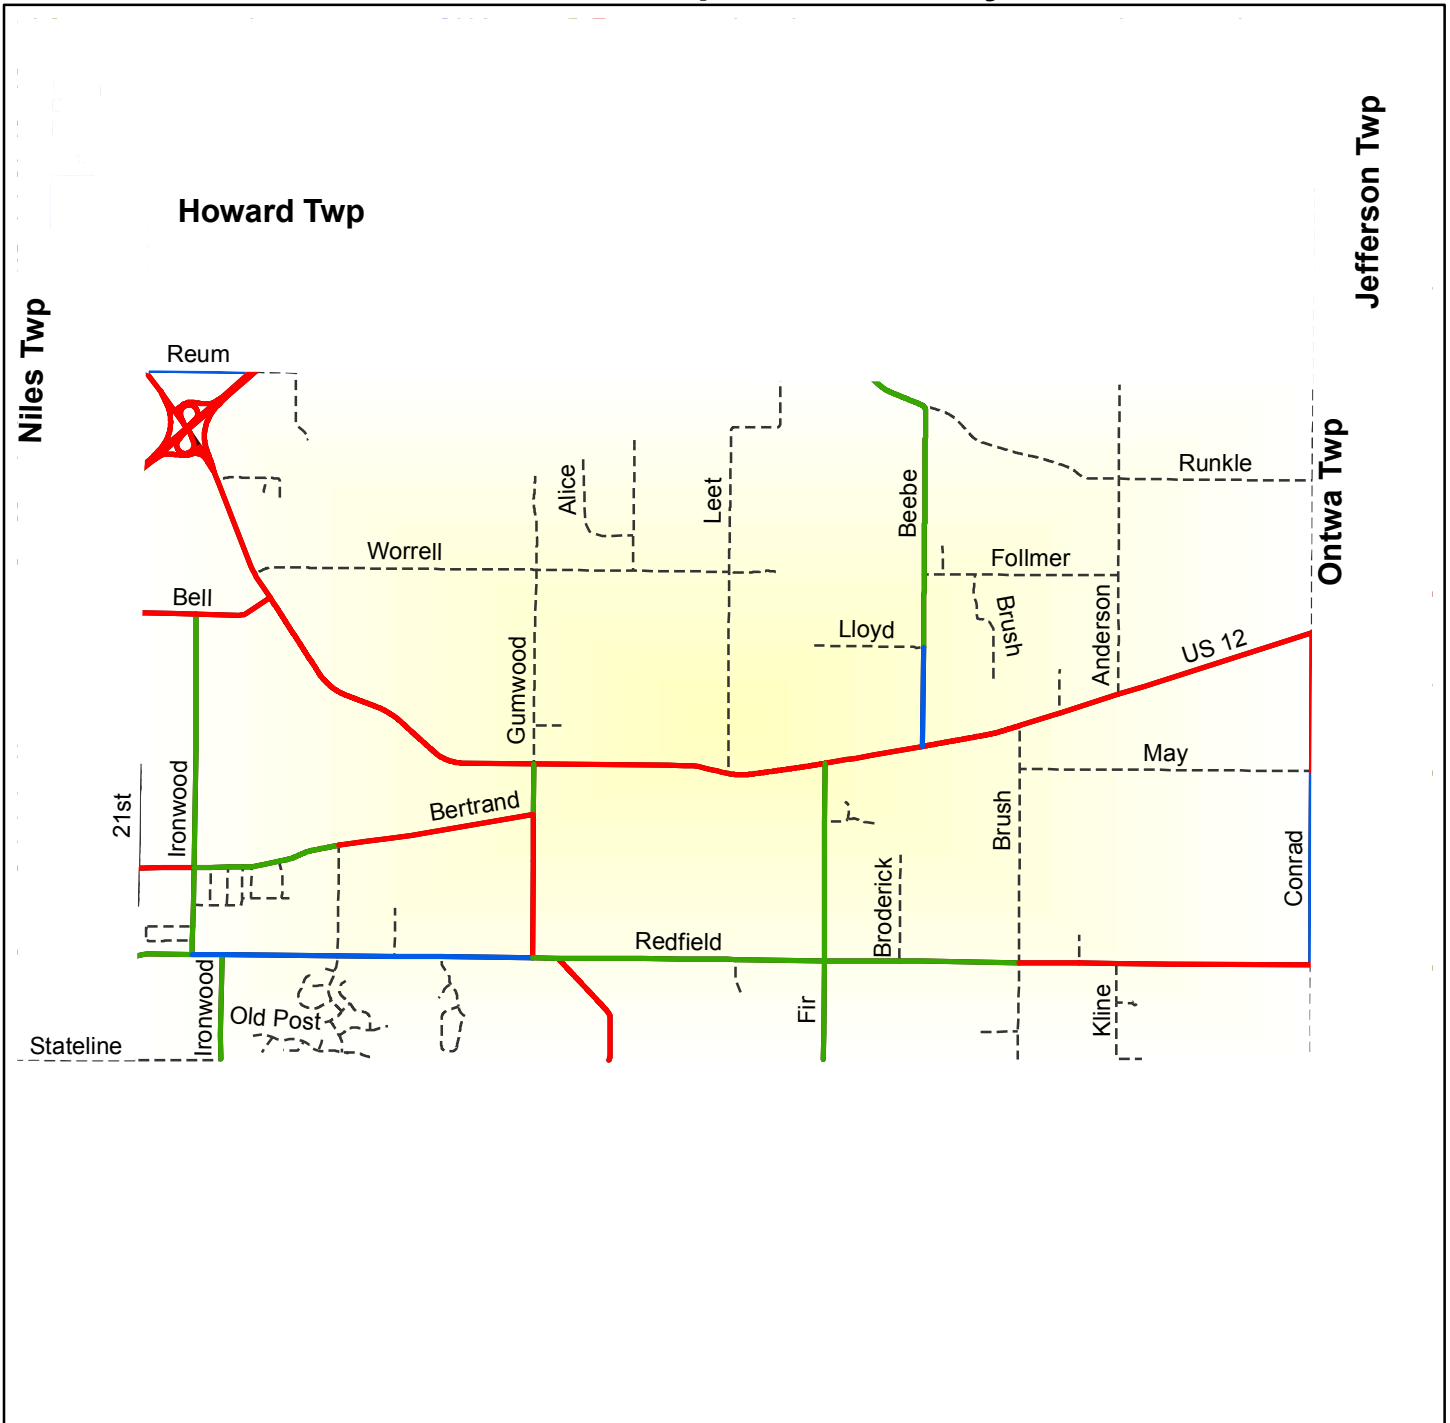

Asset Management Council 2006 PASER Ratings Milton Twp, Cass County

1 inch equals 1 miles

Federal Aid Eligible Roads (27.7 total miles)

- Rating 8-10 (2.8 miles)
- Rating 5-7 (9.2 miles)
- Rating 1-4 (15.6 miles)
- Not Rated (0.1 miles)

Non Federal Aid Eligible Roads

- - - - All Other Roads (20.5 total miles)