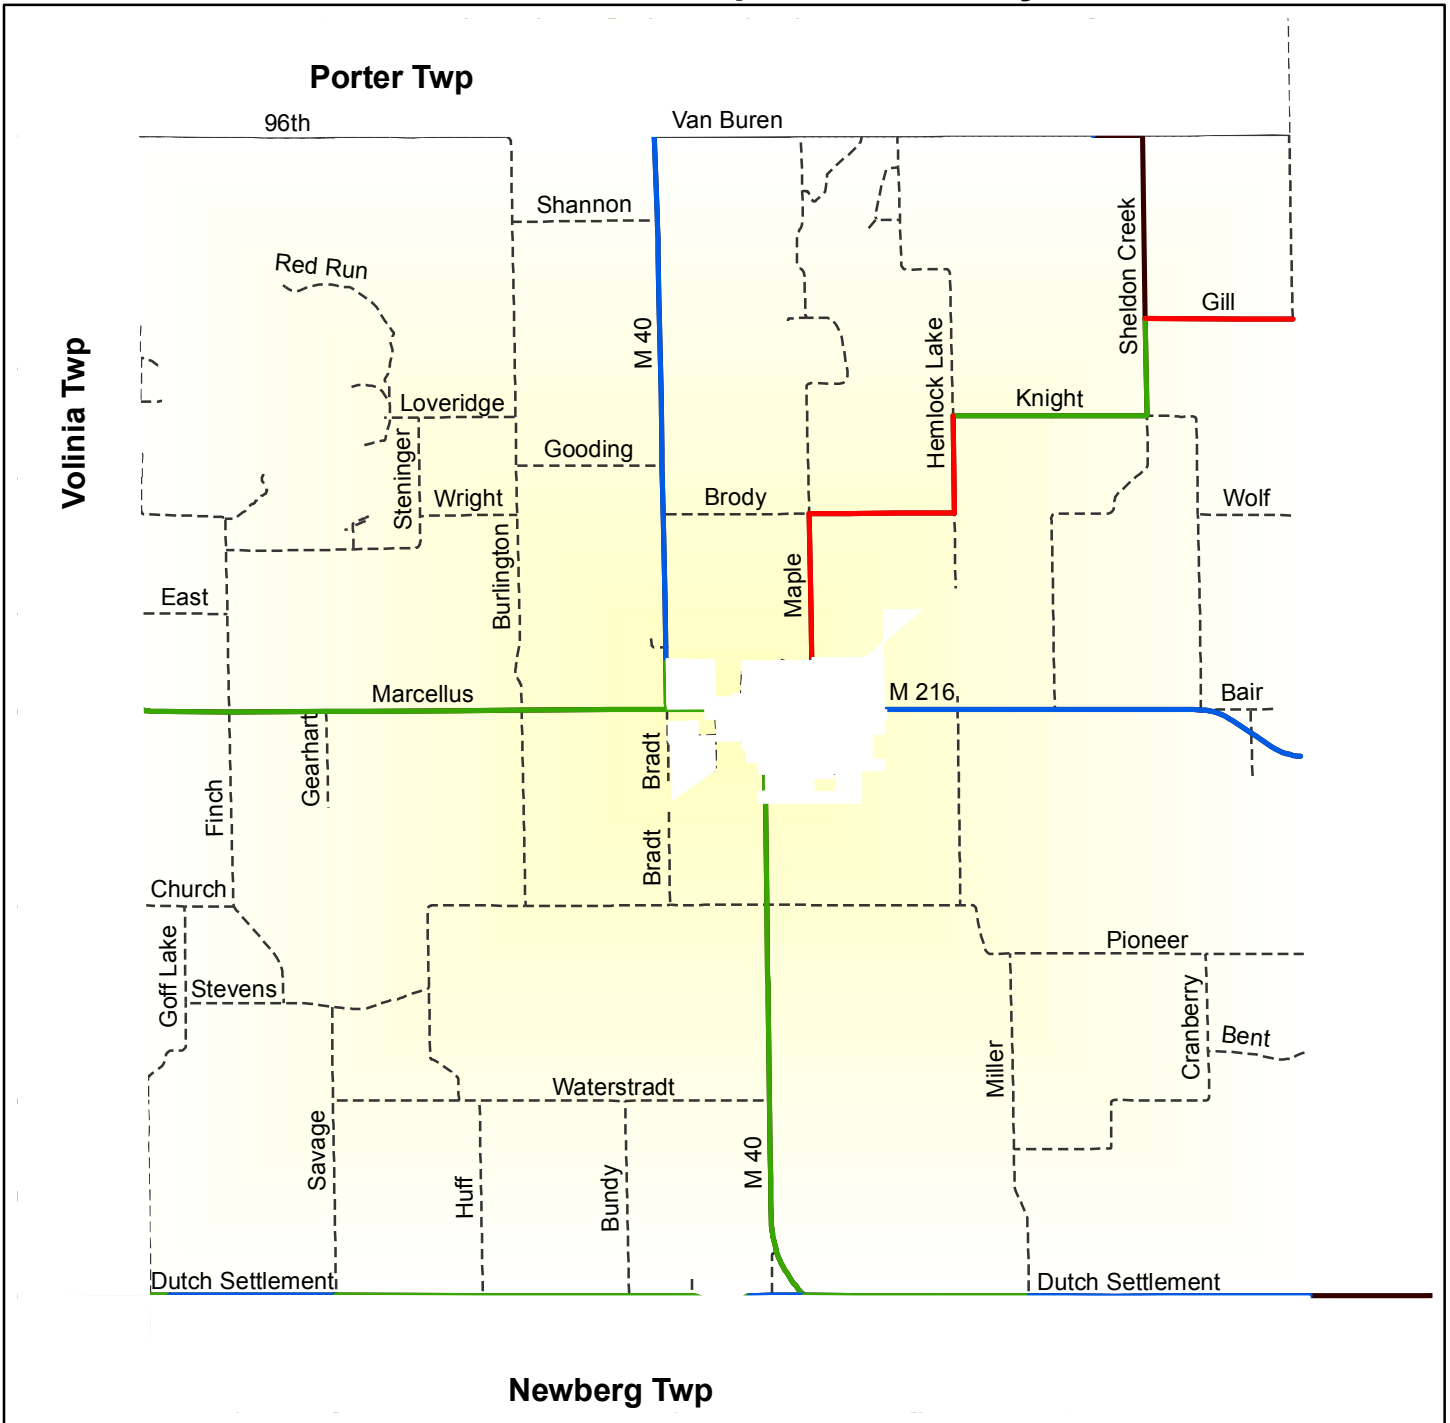

Asset Management Council 2006 PASER Ratings Marcellus Twp, Cass County

1 inch equals 1 miles

Federal Aid Eligible Roads (17.4 total miles)

- Rating 8-10 (5.4 miles)
- Rating 5-7 (8 miles)
- Rating 1-4 (2.7 miles)
- Not Rated (1.2 miles)

Non Federal Aid Eligible Roads

- - - - All Other Roads (47 total miles)