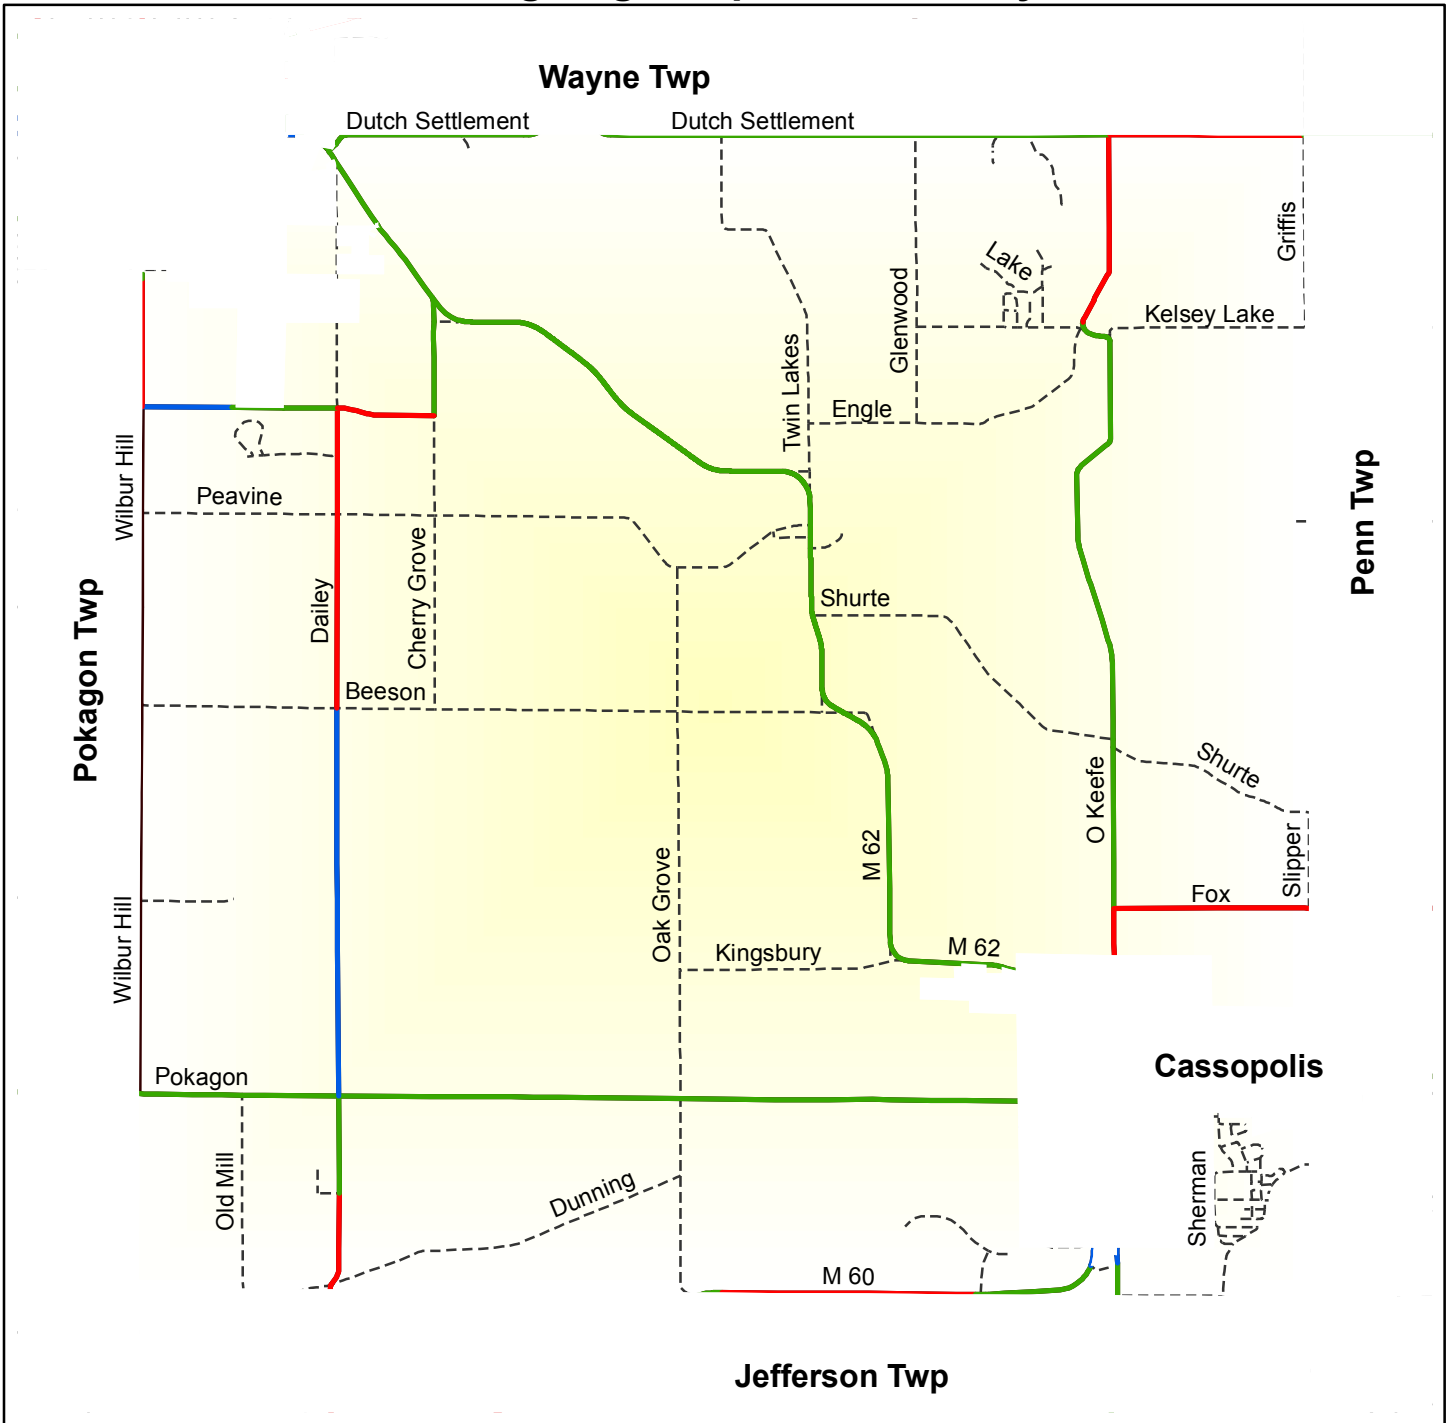

Asset Management Council 2006 PASER Ratings Lagrange Twp, Cass County

1 inch equals 1 miles

Federal Aid Eligible Roads (36.2 total miles)

- Rating 8-10 (4.7 miles)
- Rating 5-7 (21.4 miles)
- Rating 1-4 (6.5 miles)
- Not Rated (3.6 miles)

Non Federal Aid Eligible Roads

- - - - All Other Roads (35.1 total miles)