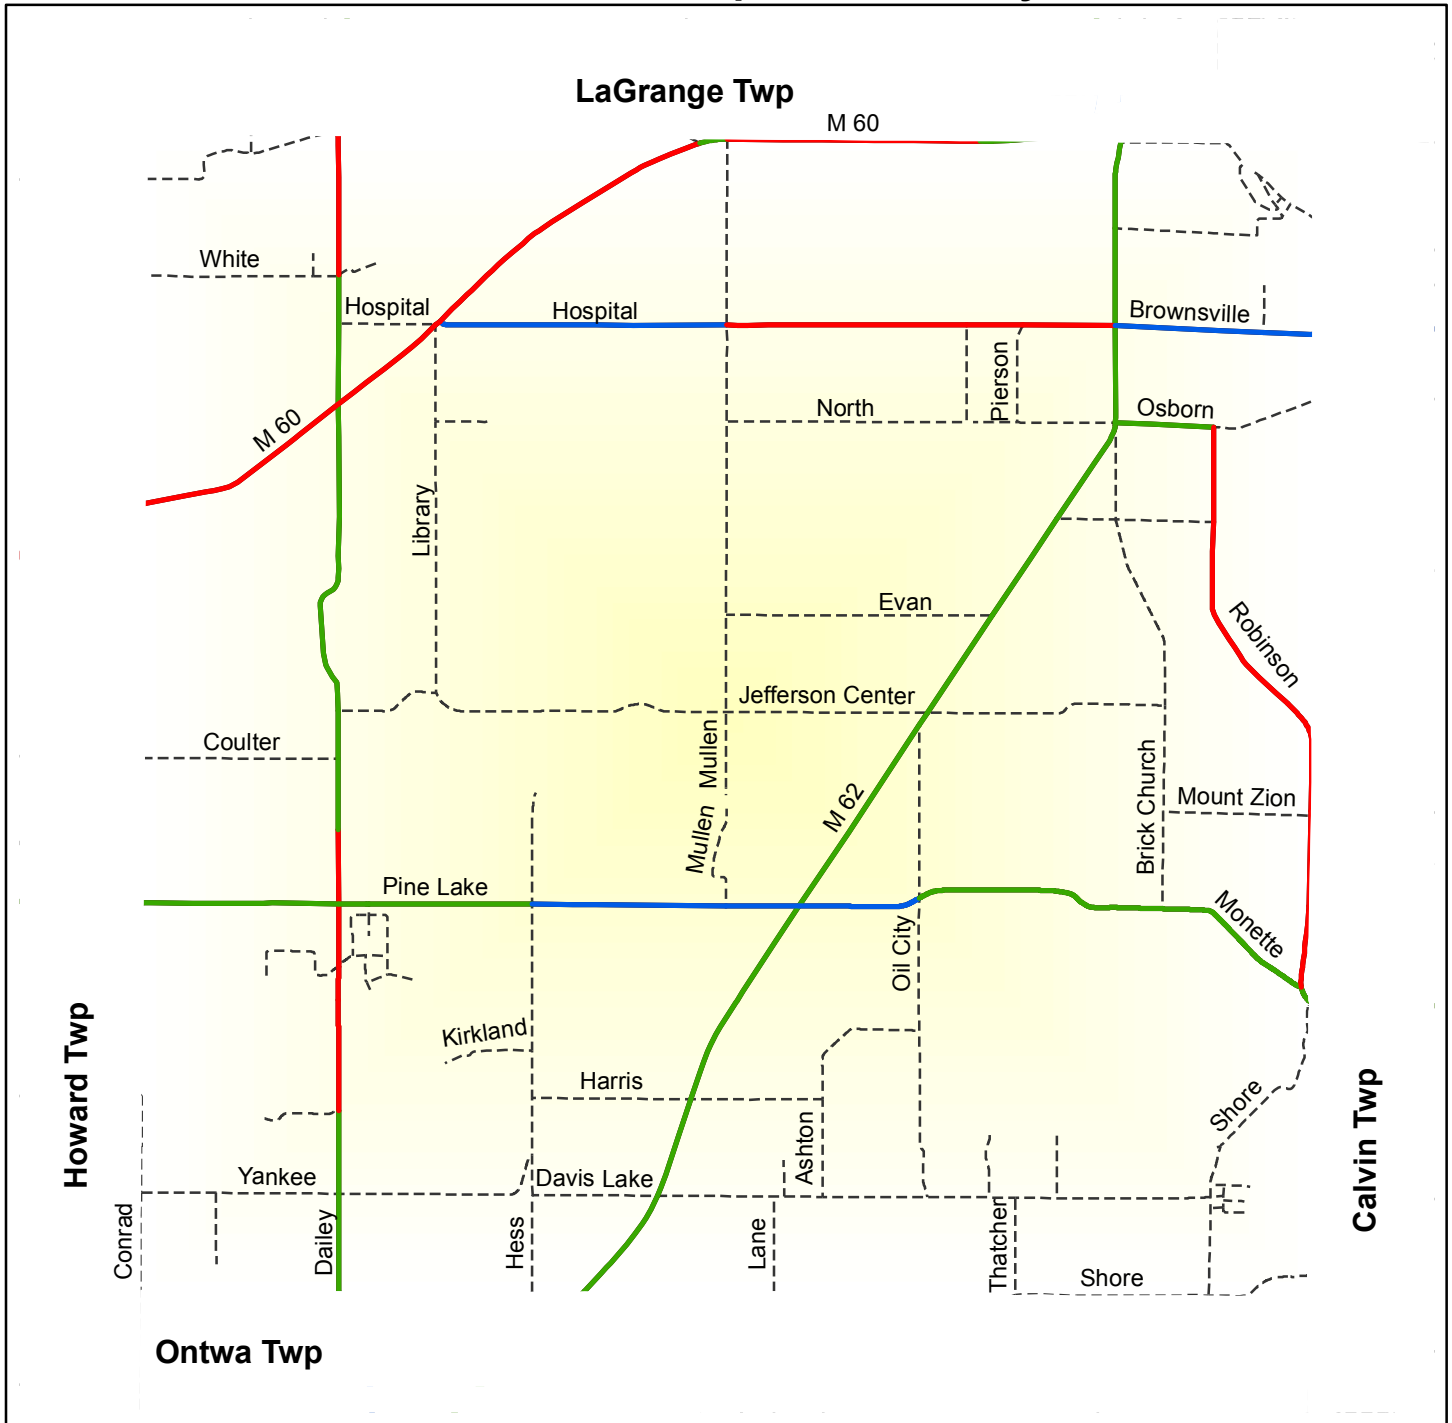

Asset Management Council 2006 PASER Ratings Jefferson Twp, Cass County

1 inch equals 1 miles

Federal Aid Eligible Roads (31.3 total miles)

- Rating 8-10 (4.5 miles)
- Rating 5-7 (15.6 miles)
- Rating 1-4 (11.2 miles)
- Not Rated (0 miles)

Non Federal Aid Eligible Roads

- - - - All Other Roads (45.6 total miles)