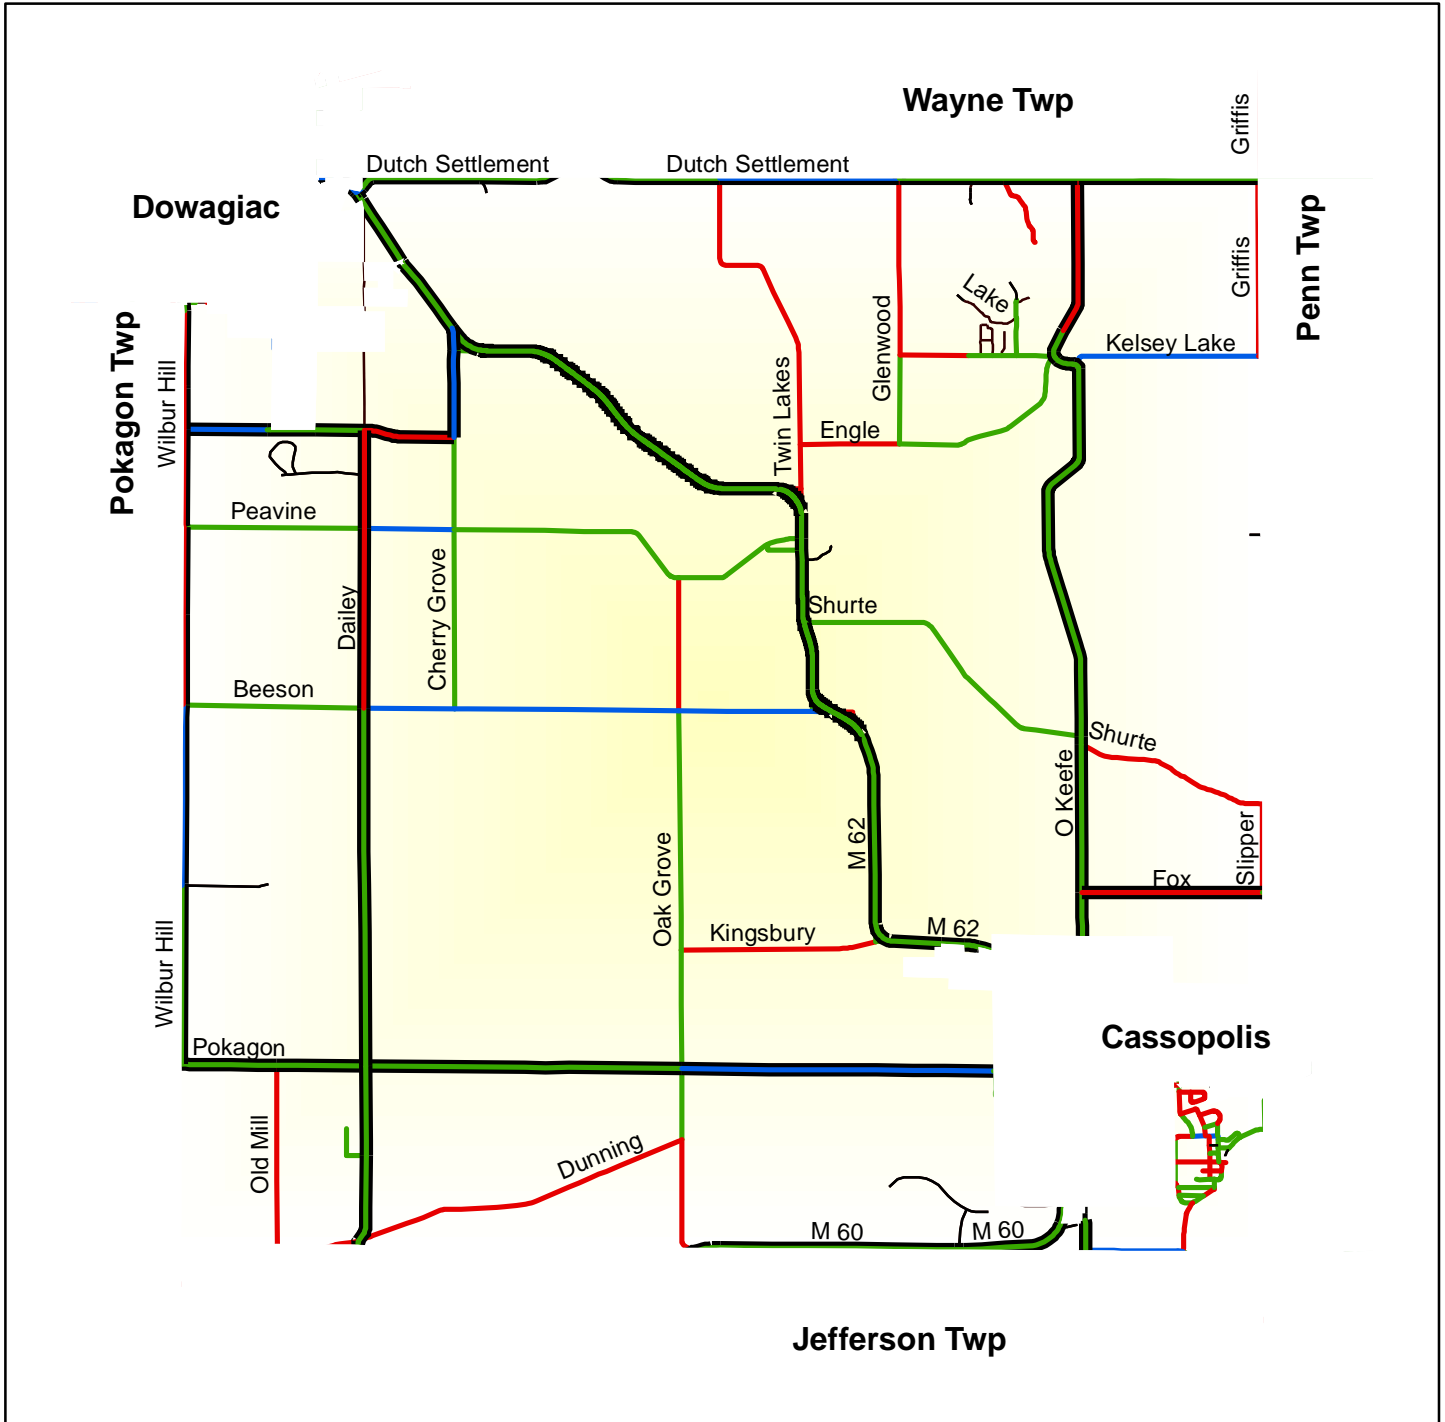

Asset Management Council 2005 PASER Ratings Lagrange Twp, Cass County

1 inch equals 1.1 miles

Federal Aid Eligible Roads

- █ Rating 8-10 (5.4 miles)
- █ Rating 5-7 (24.1 miles)
- █ Rating 1-4 (6.7 miles)
- █ Not Rated

Rating Scheme

- Requires Routine Maintenance
- Requires Capital Preventive Maintenance
- Requires Structural Improvements

Non Federal Aid Eligible Roads

- █ Rating 8-10 (4.3 miles)
- █ Rating 5-7 (15.1 miles)
- █ Rating 1-4 (14.6 miles)
- █ Not Rated