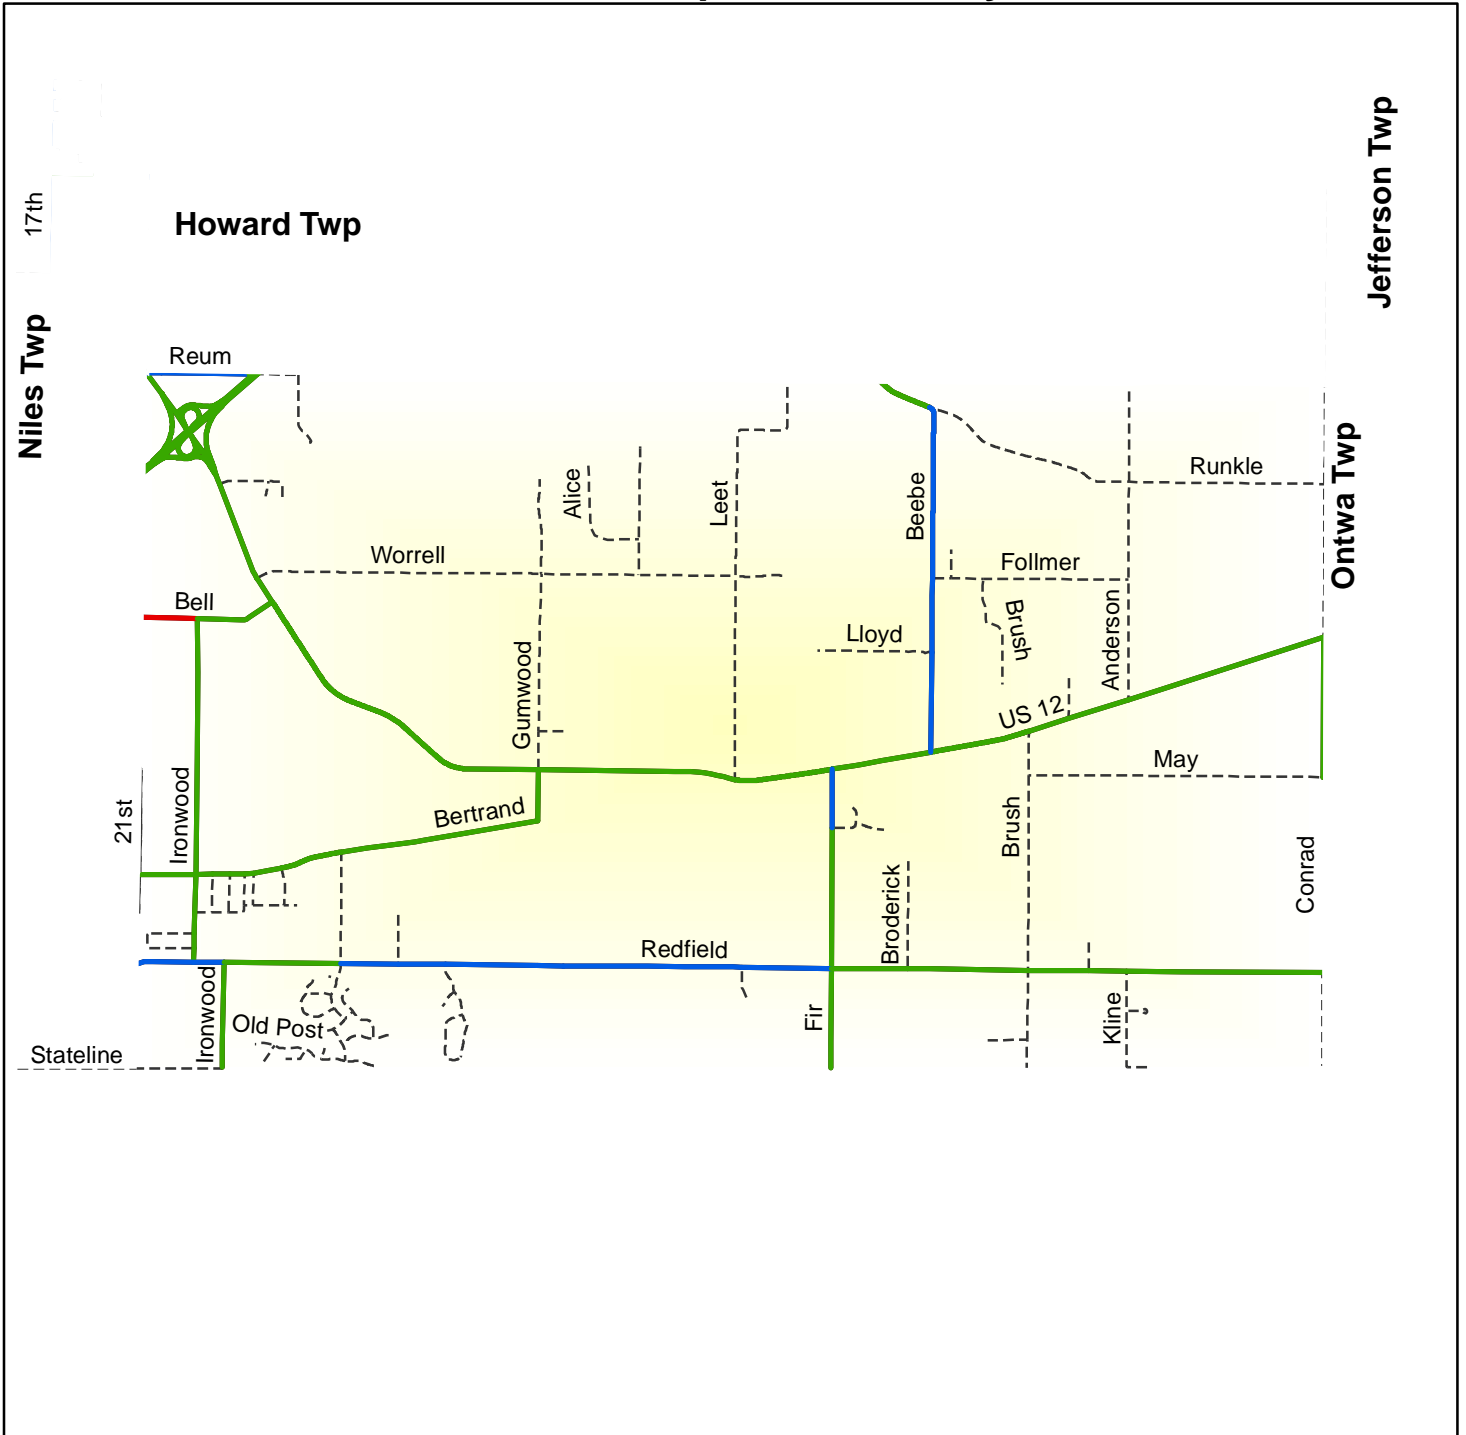

Asset Management Council 2004 PASER Ratings Milton Twp, Cass County

1 inch equals 1 miles

Federal Aid Eligible Roads

- Rating 8-10 (5.6 miles)
- Rating 5-7 (20.5 miles)
- Rating 1-4 (0.3 miles)
- Not Rated

Non Federal Aid Eligible Roads

- - - - All Other Roads