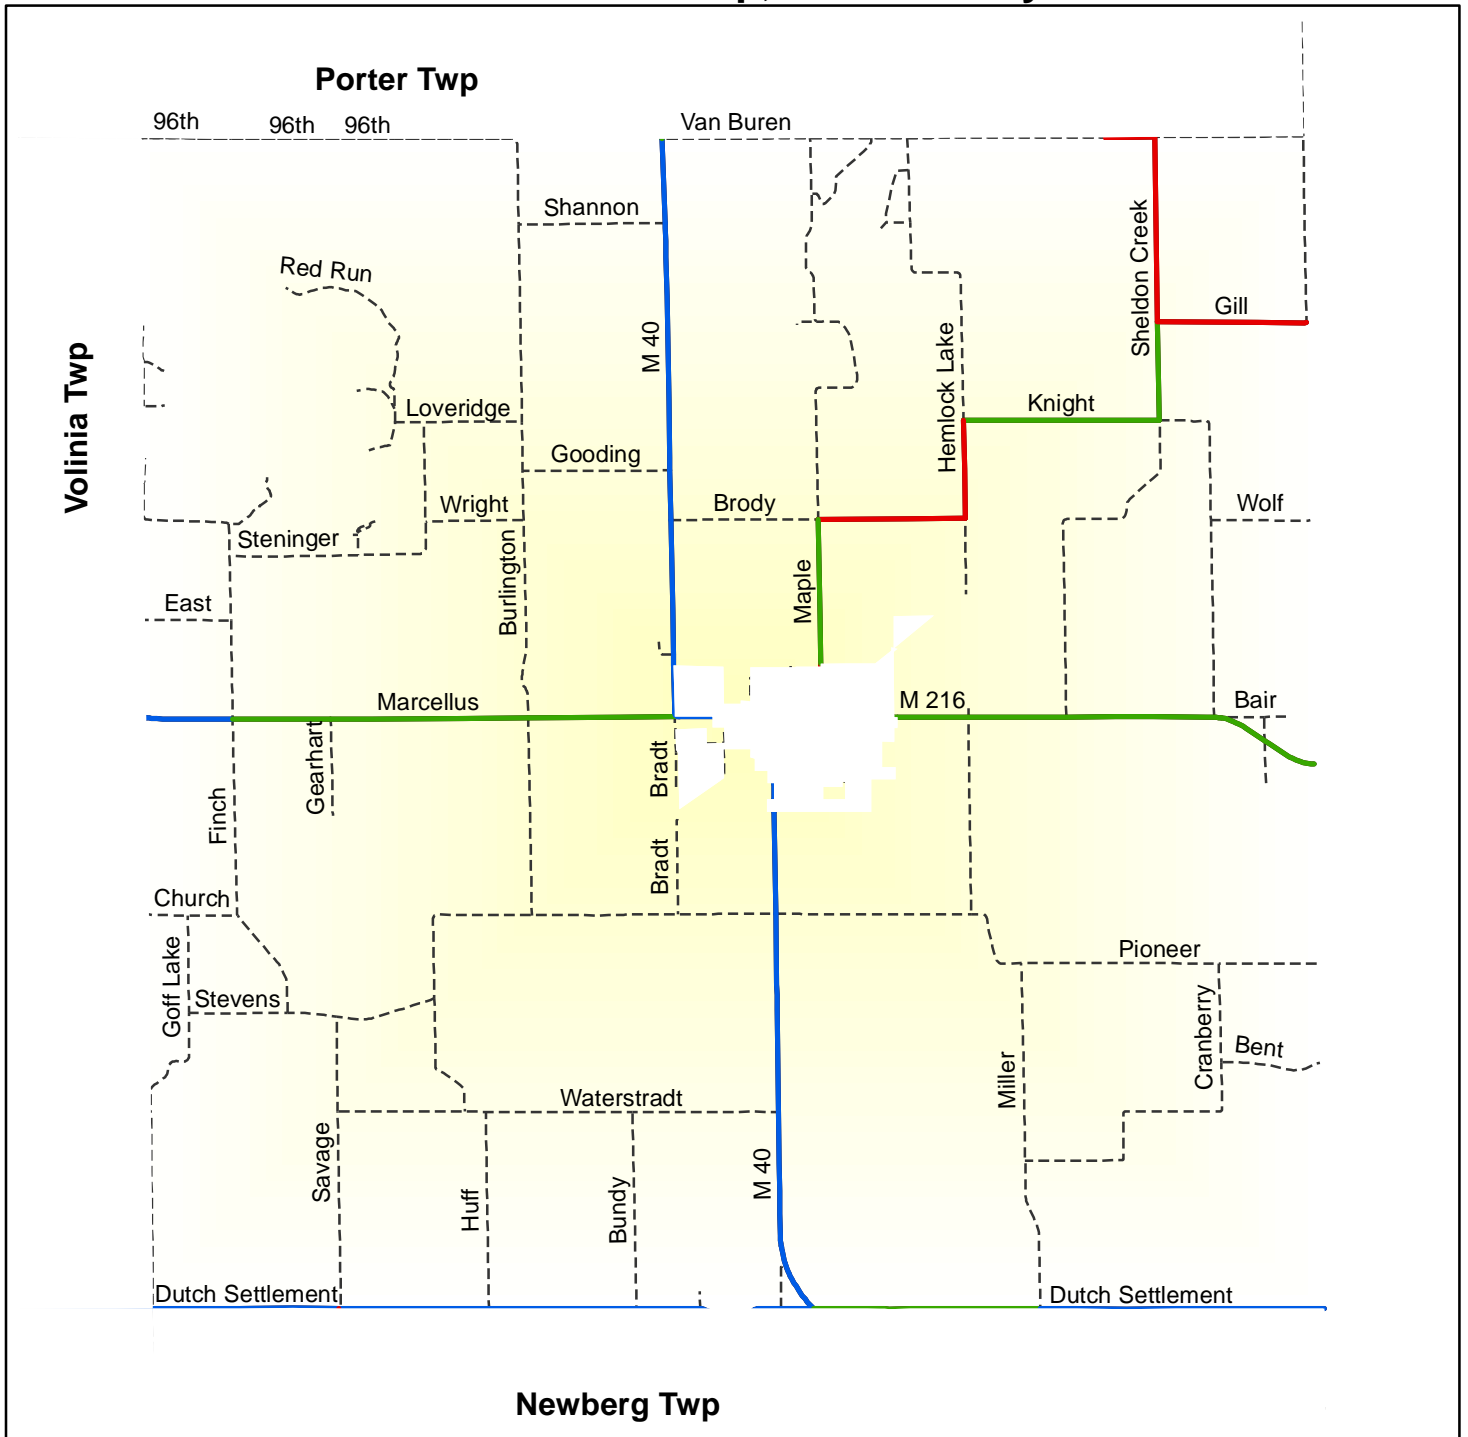

# Asset Management Council 2004 PASER Ratings Marcellus Twp, Cass County

1 inch equals 1 miles

### Federal Aid Eligible Roads

- Rating 8-10 (7.4 miles)
- Rating 5-7 (6.8 miles)
- Rating 1-4 (3.2 miles)
- Not Rated

### Non Federal Aid Eligible Roads

- - - - All Other Roads