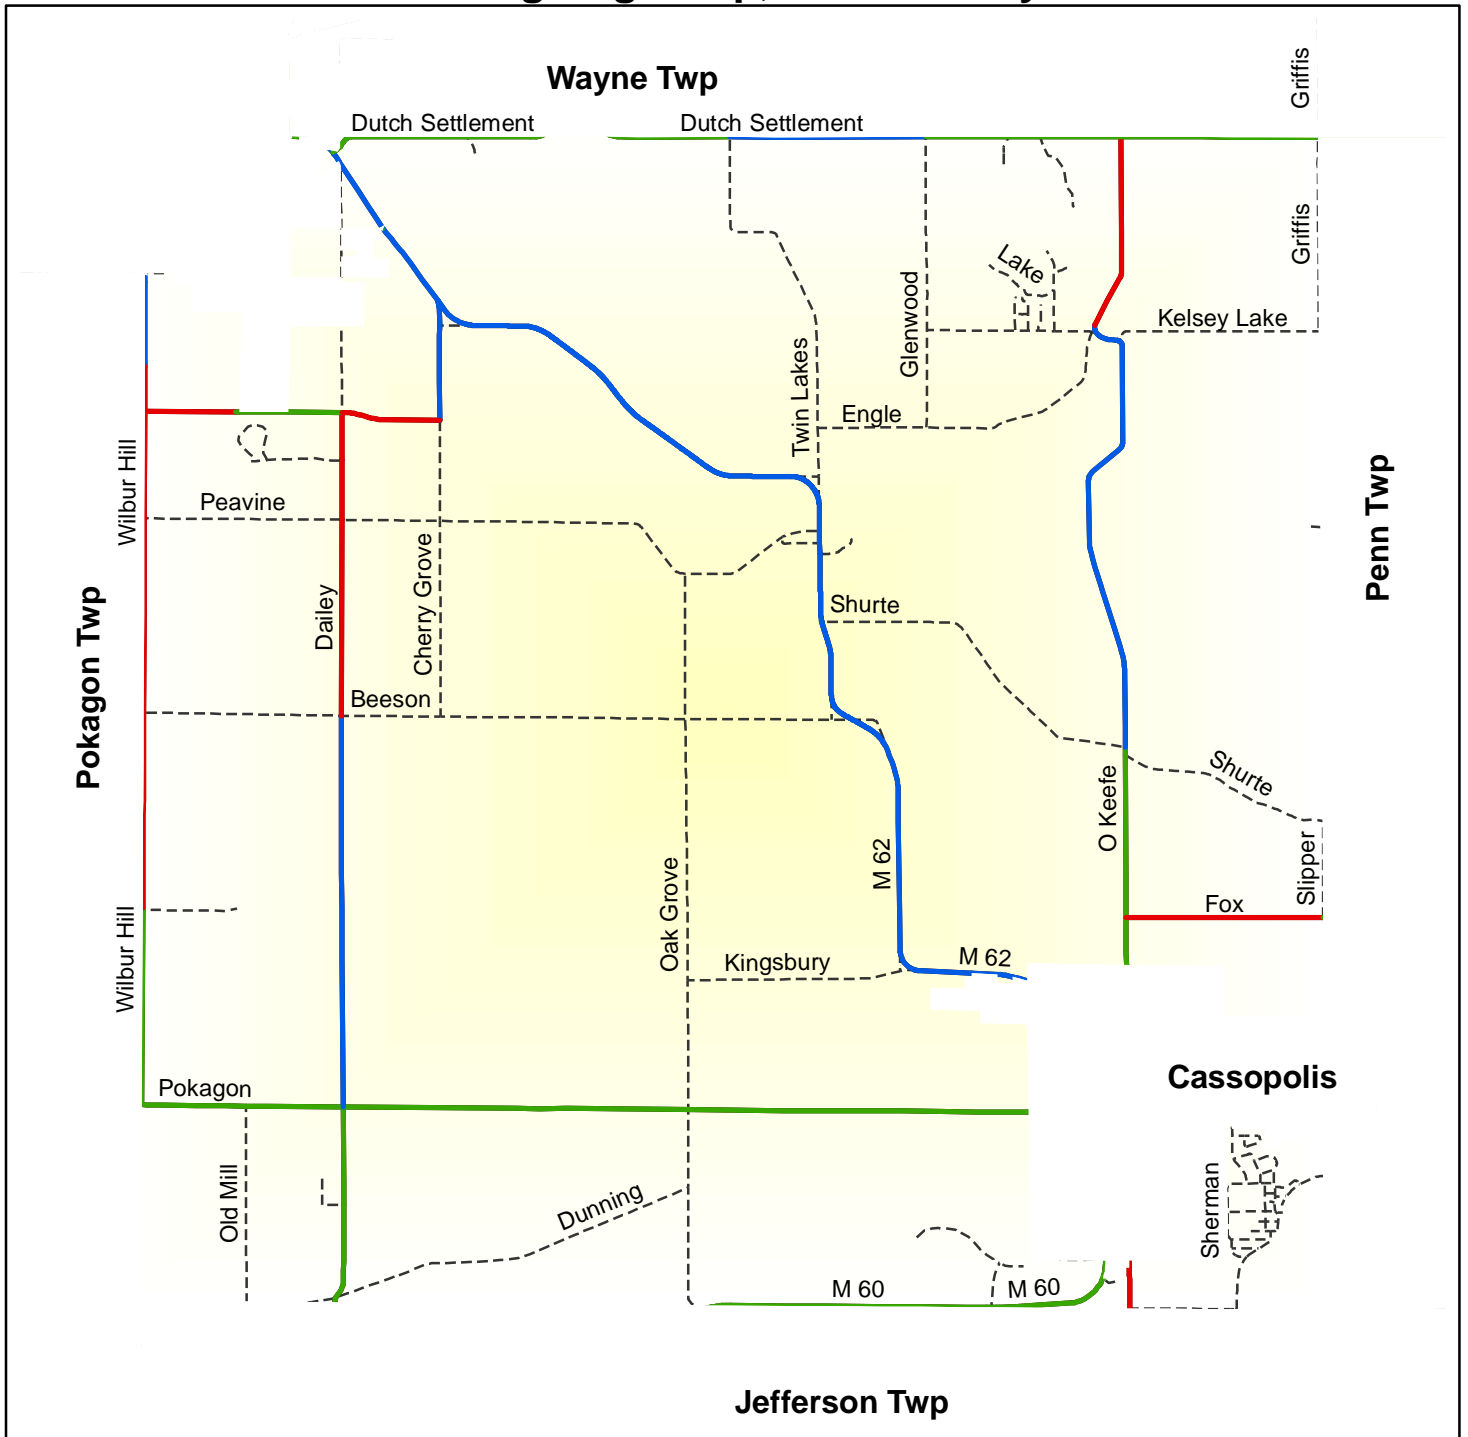

Asset Management Council 2004 PASER Ratings Lagrange Twp, Cass County

1 inch equals 1 miles

Federal Aid Eligible Roads

- Rating 8-10 (13.8 miles)
- Rating 5-7 (14.6 miles)
- Rating 1-4 (7.8 miles)
- Not Rated

Non Federal Aid Eligible Roads

- - - - All Other Roads