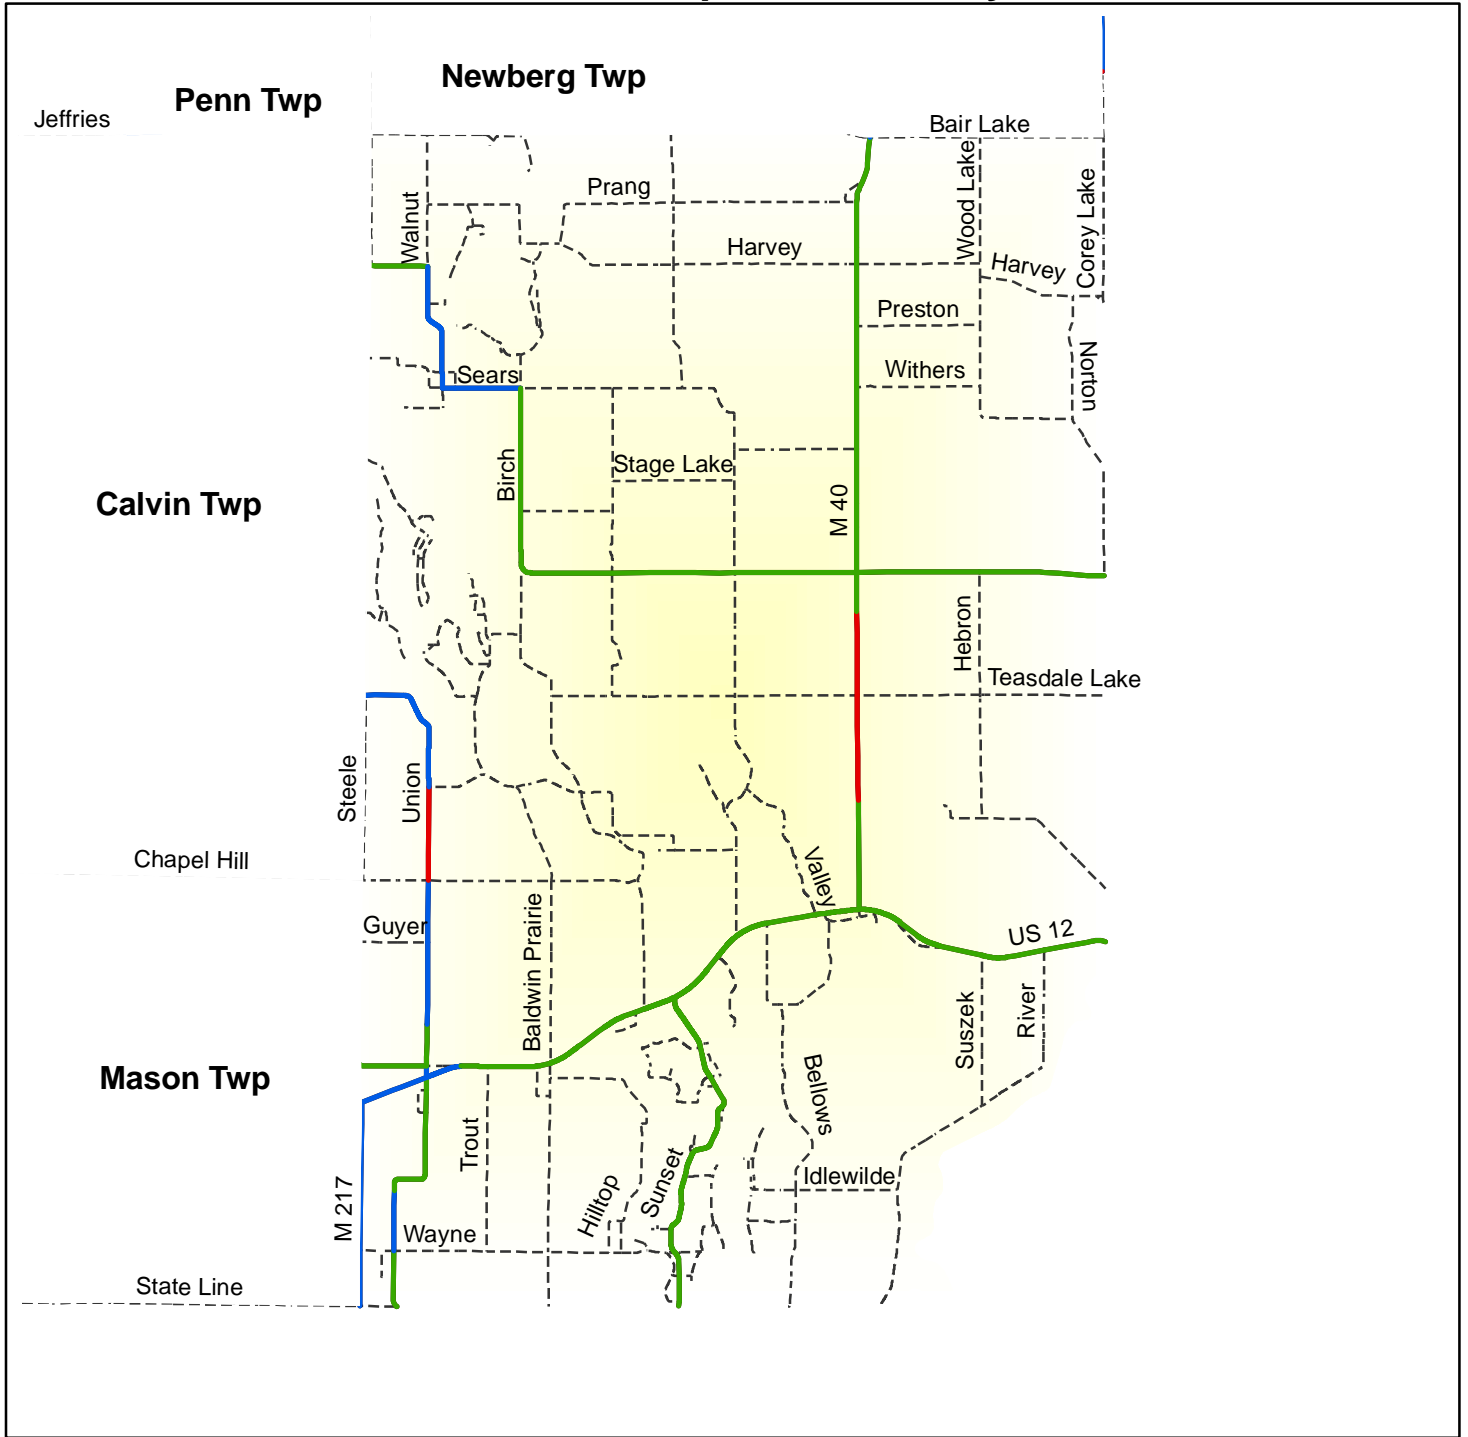

Asset Management Council 2003 PASER Ratings Porter Twp, Cass County

1 inch equals 1.6 miles **Federal Aid Eligible Roads**

- Rating 8-10 (7.1 miles)
- Rating 5-7 (22.4 miles)
- Rating 1-4 (2.3 miles)
- Not Rated

Non Federal Aid Eligible Roads

- - - - All Other Roads