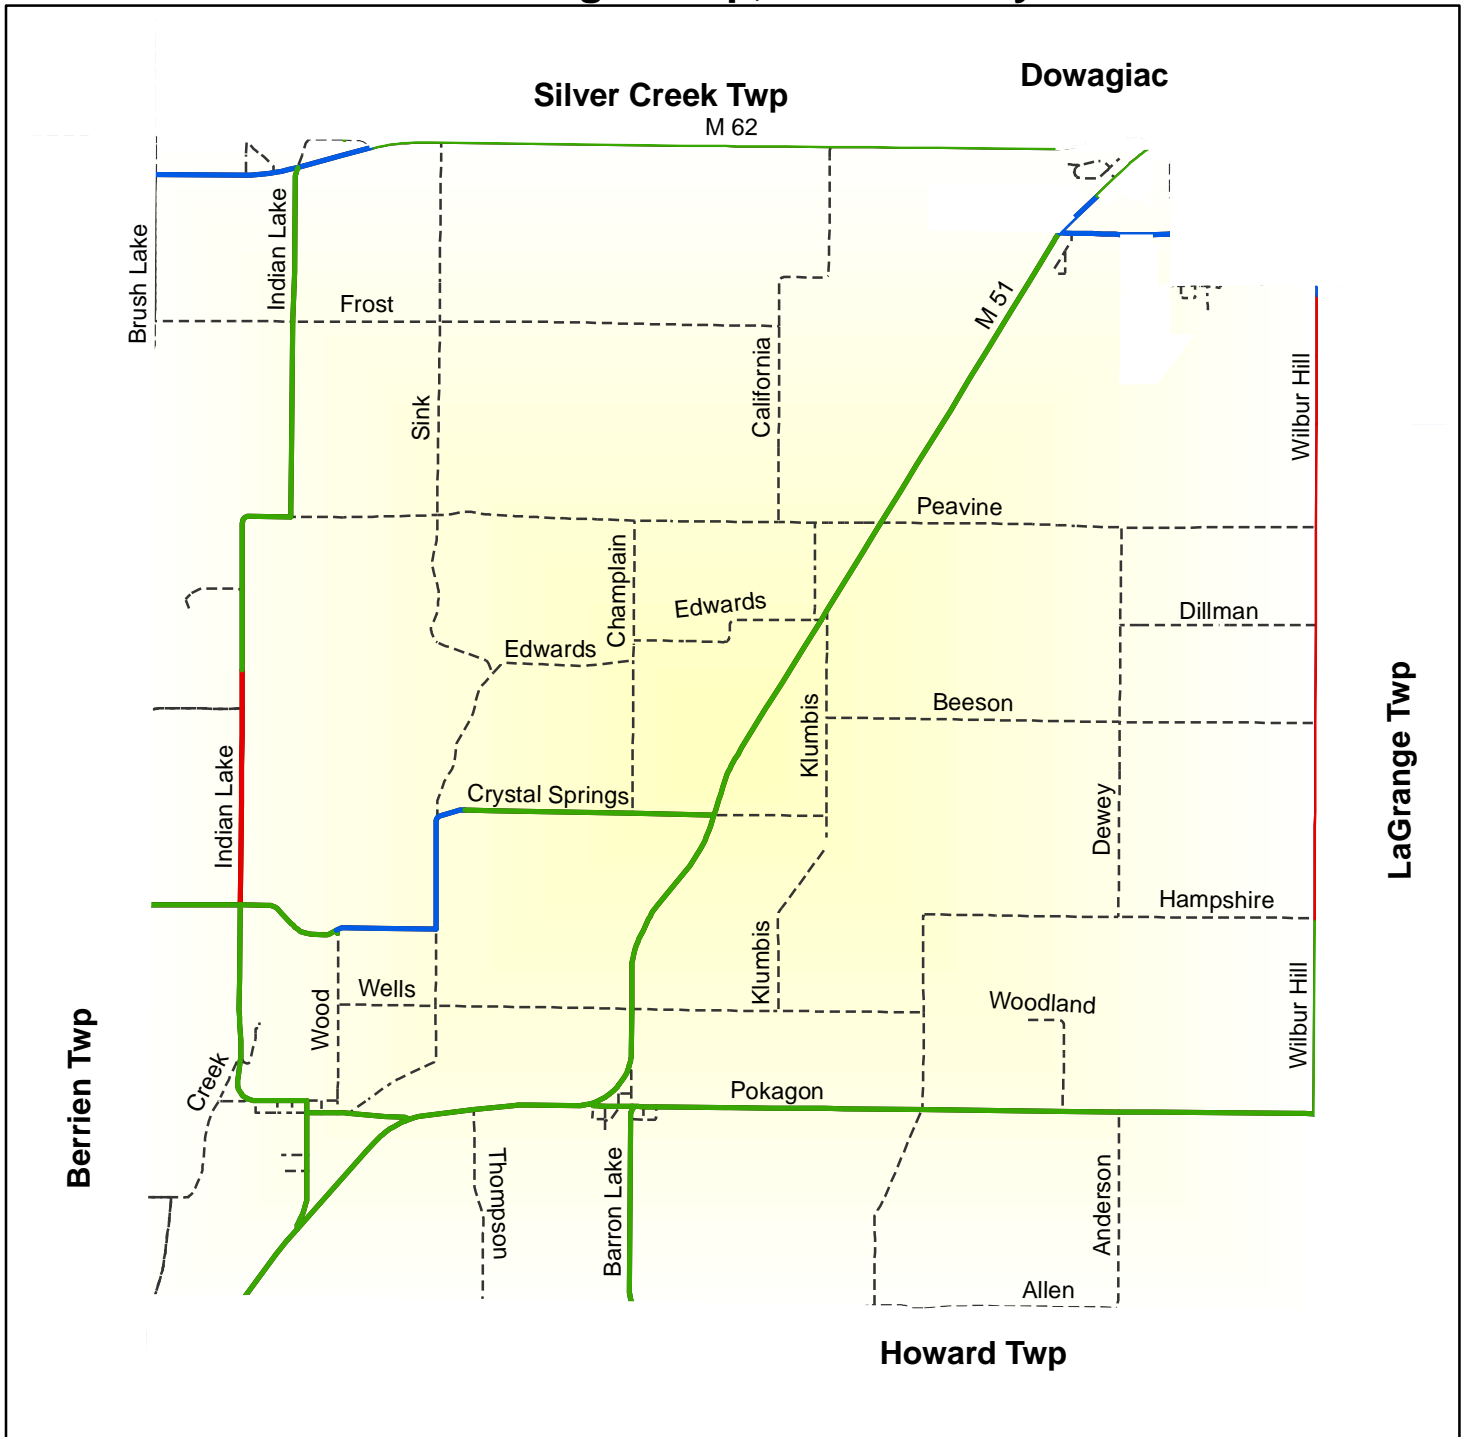

# Asset Management Council 2003 PASER Ratings Pokagon Twp, Cass County

1 inch equals 1 miles

### Federal Aid Eligible Roads

- Rating 8-10 (3.2 miles)
- Rating 5-7 (20 miles)
- Rating 1-4 (1.2 miles)
- Not Rated

### Non Federal Aid Eligible Roads

- - - - All Other Roads