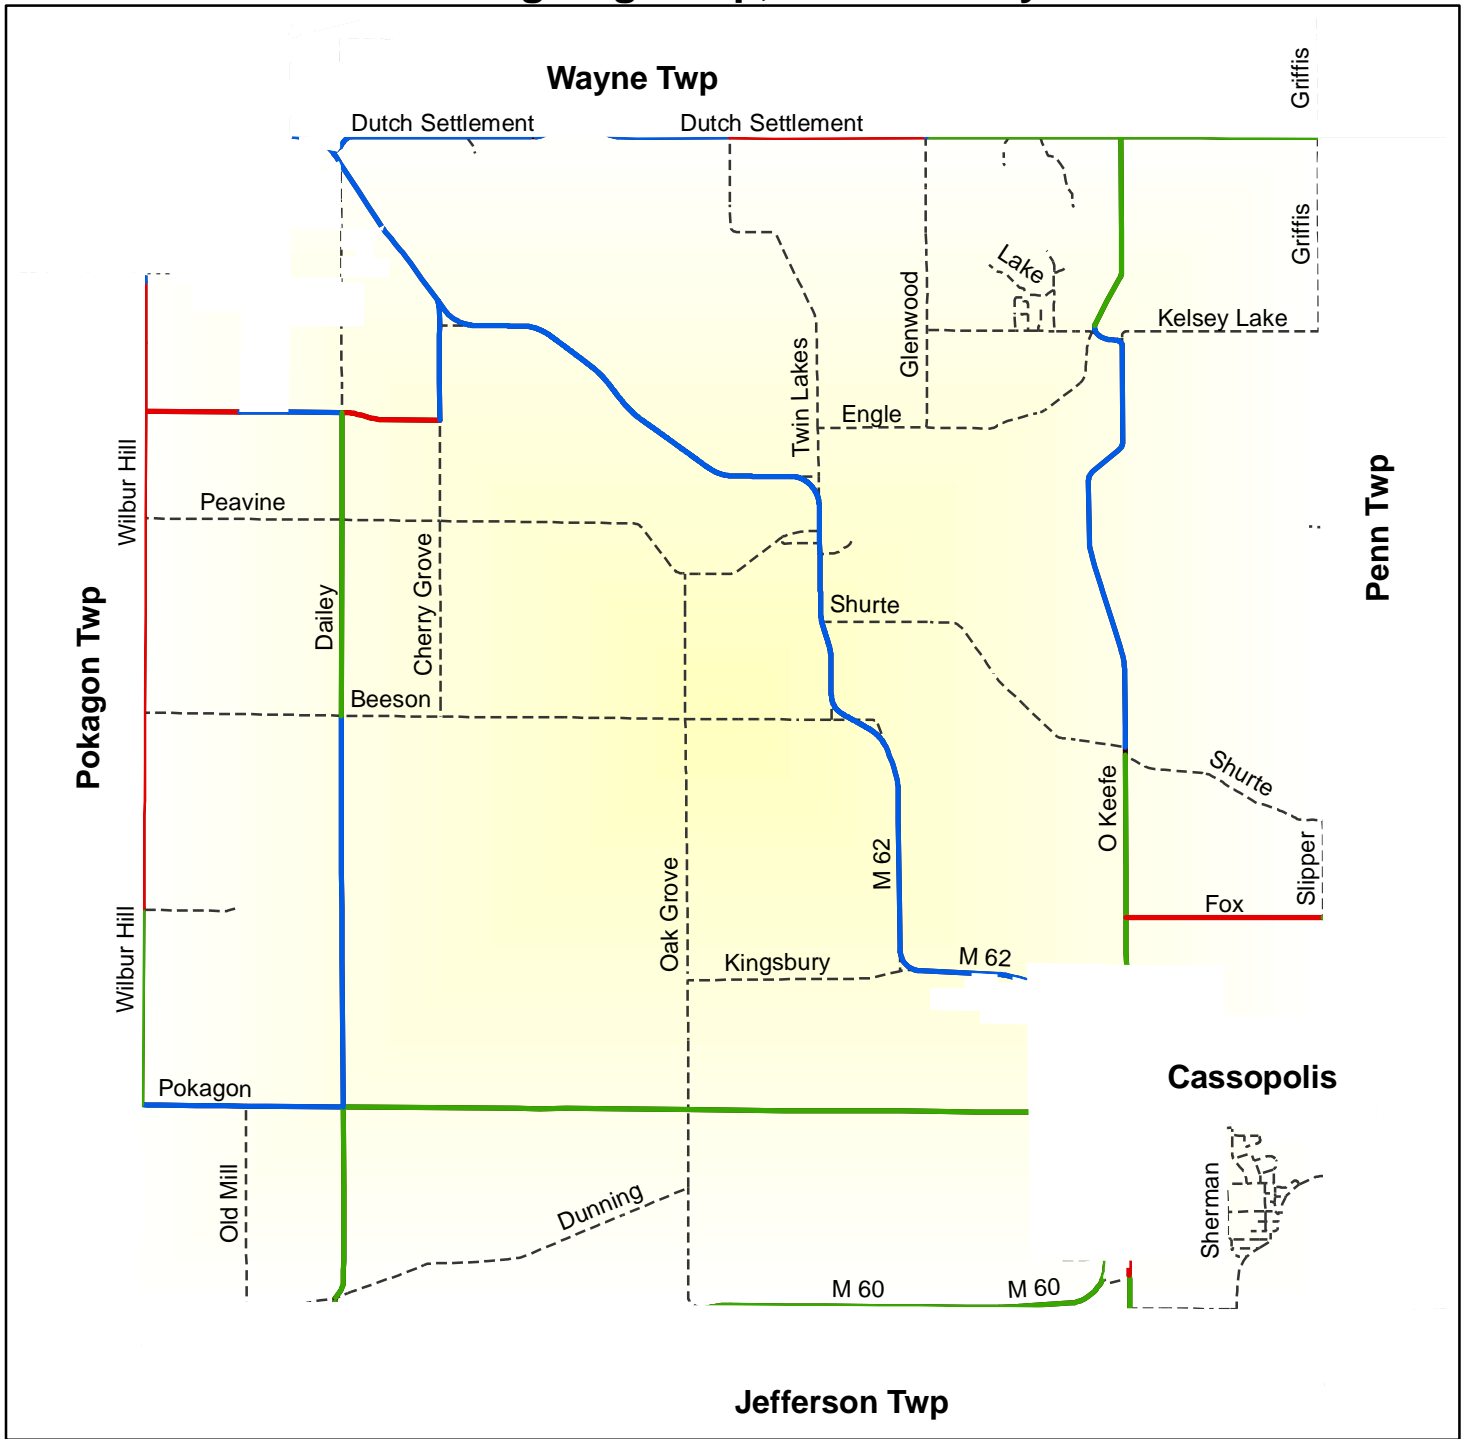

# Asset Management Council 2003 PASER Ratings Lagrange Twp, Cass County

1 inch equals 1 miles

### Federal Aid Eligible Roads

- Rating 8-10 (14.9 miles)
- Rating 5-7 (14.1 miles)
- Rating 1-4 (7.1 miles)
- Not Rated

### Non Federal Aid Eligible Roads

- - - - All Other Roads