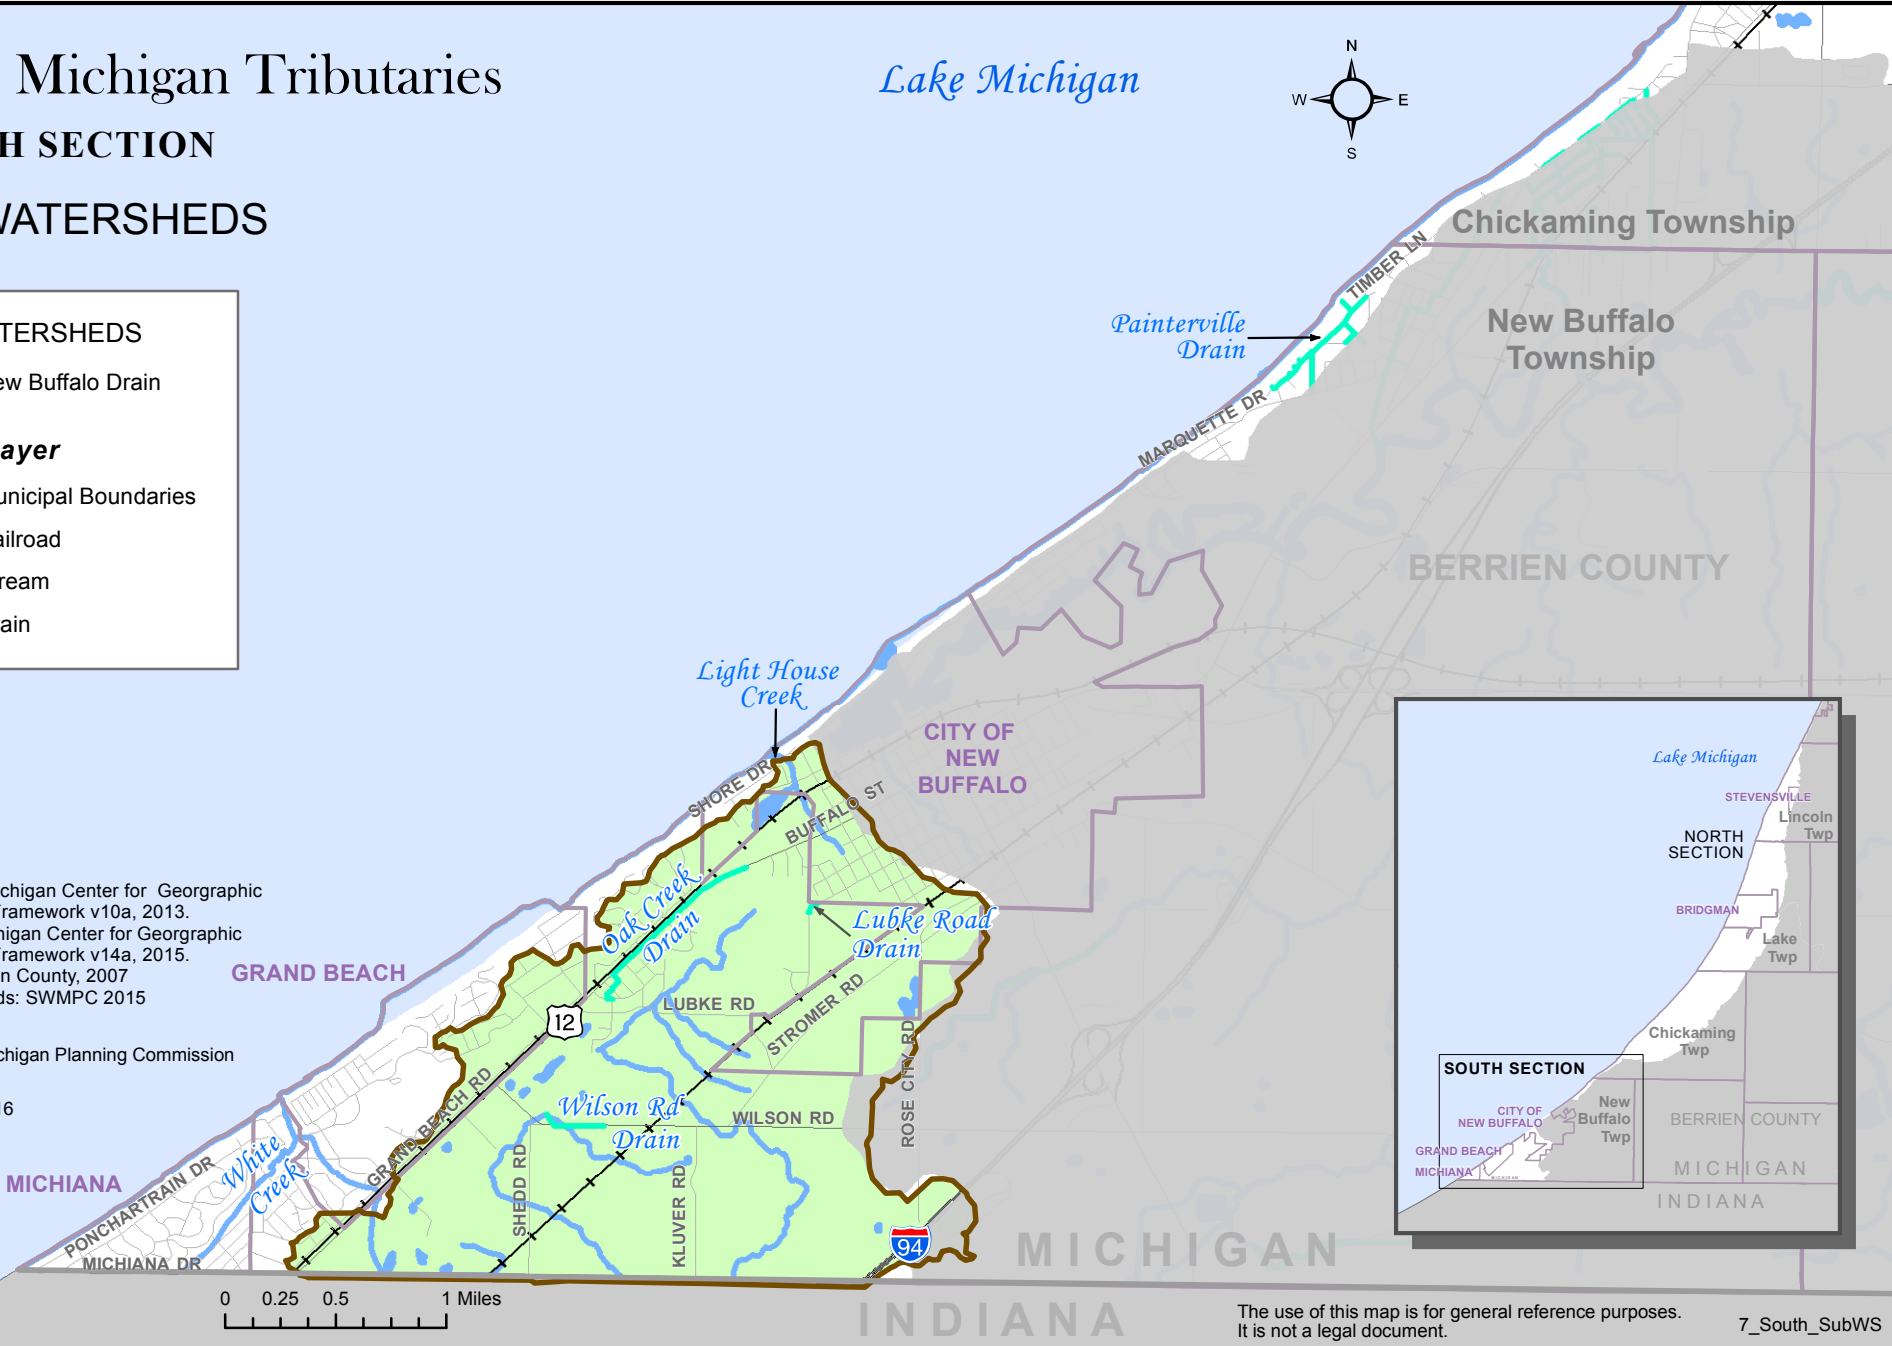

Lake Michigan Tributaries

SOUTH SECTION

SUBWATERSHEDS

Lake Michigan

SUBWATERSHEDS

- New Buffalo Drain

Base Layer

- Municipal Boundaries
- Railroad
- Stream
- Drain

Sources
Base Map: Michigan Center for Geographic Information, Framework v10a, 2013.
Streams: Michigan Center for Geographic Information, Framework v14a, 2015.
Drains: Berrien County, 2007
Subwatersheds: SWMPC 2015

Southwest Michigan Planning Commission

March 03, 2016

The use of this map is for general reference purposes. It is not a legal document.