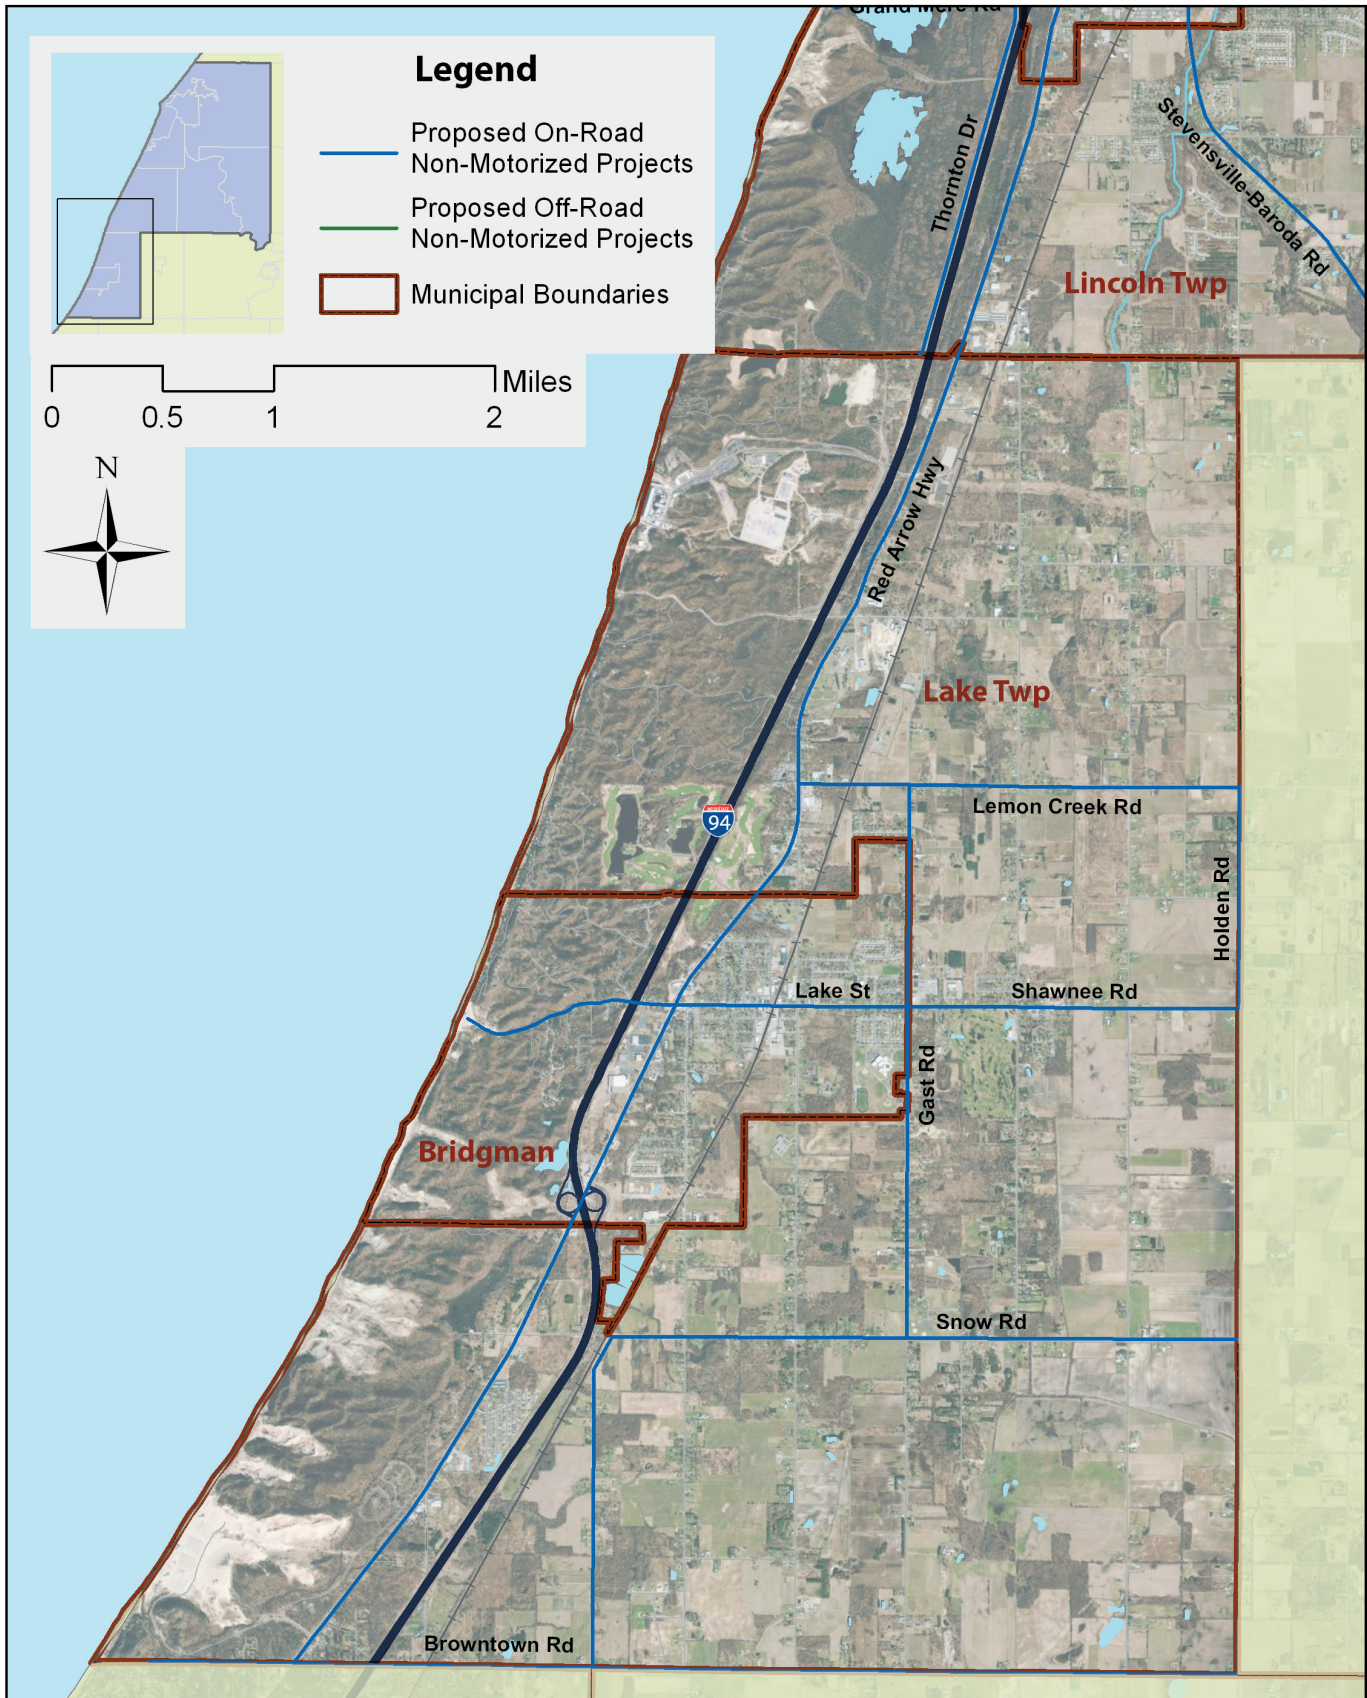

Figure 2.6: Non-Motorized Route Priorities, Far Southwest Zoom

Table 2.1: Catalogue of Designated Streets

<i>Road Name</i>	<i>Segment Start</i>	<i>Segment End</i>	<i>Segment Communities</i>	<i>Federal Aid Eligibility</i>
5th St	Water St	Highland Ave	Benton Harbor	Yes
Ansley Dr	Lincoln Ave	Niles Rd	St. Joseph Twp	No
Bacon School Rd	Linden Dr	Marquette Woods Rd	Royalton Twp	No
Benton Center Rd	Hagar Twp / Benton Twp border	Napier Ave	Benton Twp	Partial
Britain Ave	Riverside Dr	Crystal Ave	Benton Harbor, Benton Twp	Yes
Broad St	Main St	Langley St	St. Joseph	Yes
Broadway Ave	Pipestone St	Nickerson Rd	Benton Harbor, Benton Twp	Yes
Brown School Rd	Lakeshore Dr	Shoreham / St. Joseph Twp border	Shoreham	Yes
Browntown Rd	West end	Lake Twp / Chikaming Twp border	Lake Twp	Partial
Cleveland Ave	Lakeshore Dr	Linco Rd	Lincoln Twp, St. Joseph, St. Joseph Twp	Yes
Colfax Ave	Main St	Jakway Ave	Benton Harbor, Benton Twp, St. Joseph Twp	Yes
Crystal Ave	Territorial Ave	Napier Ave	Benton Twp	Yes
Empire Ave	Riverside Dr	Crystal Ave	Benton Harbor, Benton Twp	Yes
Euclid Ave	Red Arrow Hwy	Territorial Ave	Benton Twp	Yes
Fair Ave	Territorial Ave	M-139/MLK Dr junction	Benton Harbor, Benton Twp	Yes
Fairplain Ave	Napier Ave	Jakway Ave	Benton Twp	Yes
Fairplain Ave	M-139	Plaza Dr	St. Joseph Twp	Yes
Gast Rd	Lemon Creek Rd	Snow Rd	Bridgman, Lake Twp	No
Glenlord Rd	Ridge Rd	Niles Rd	Lincoln Twp, Royalton Twp	Partial
Grand Mere Rd	West end	Red Arrow Hwy	Lincoln Twp, Stevensville	No
Hawthorne Ave	Lakeshore Dr	Cleveland Ave	Shoreham, St. Joseph Twp	No
Highland Ave	Pipestone St	Crystal Ave	Benton Harbor, Benton Twp	Yes
Higman Park Dr	Jean Klock Park	N Shore Dr	Benton Harbor, Benton Twp	No
Hillandale Rd	Meadowbrook Rd	Hipps Hollow Rd	Benton Twp, Sodus Twp	Partial
Hilltop Rd	Lakeshore Dr	Niles Rd	St. Joseph, St. Joseph Twp	Yes
Hipps Hollow Rd	Hillandale Rd	Sodus Twp / Pipestone Twp border	Sodus Twp	No