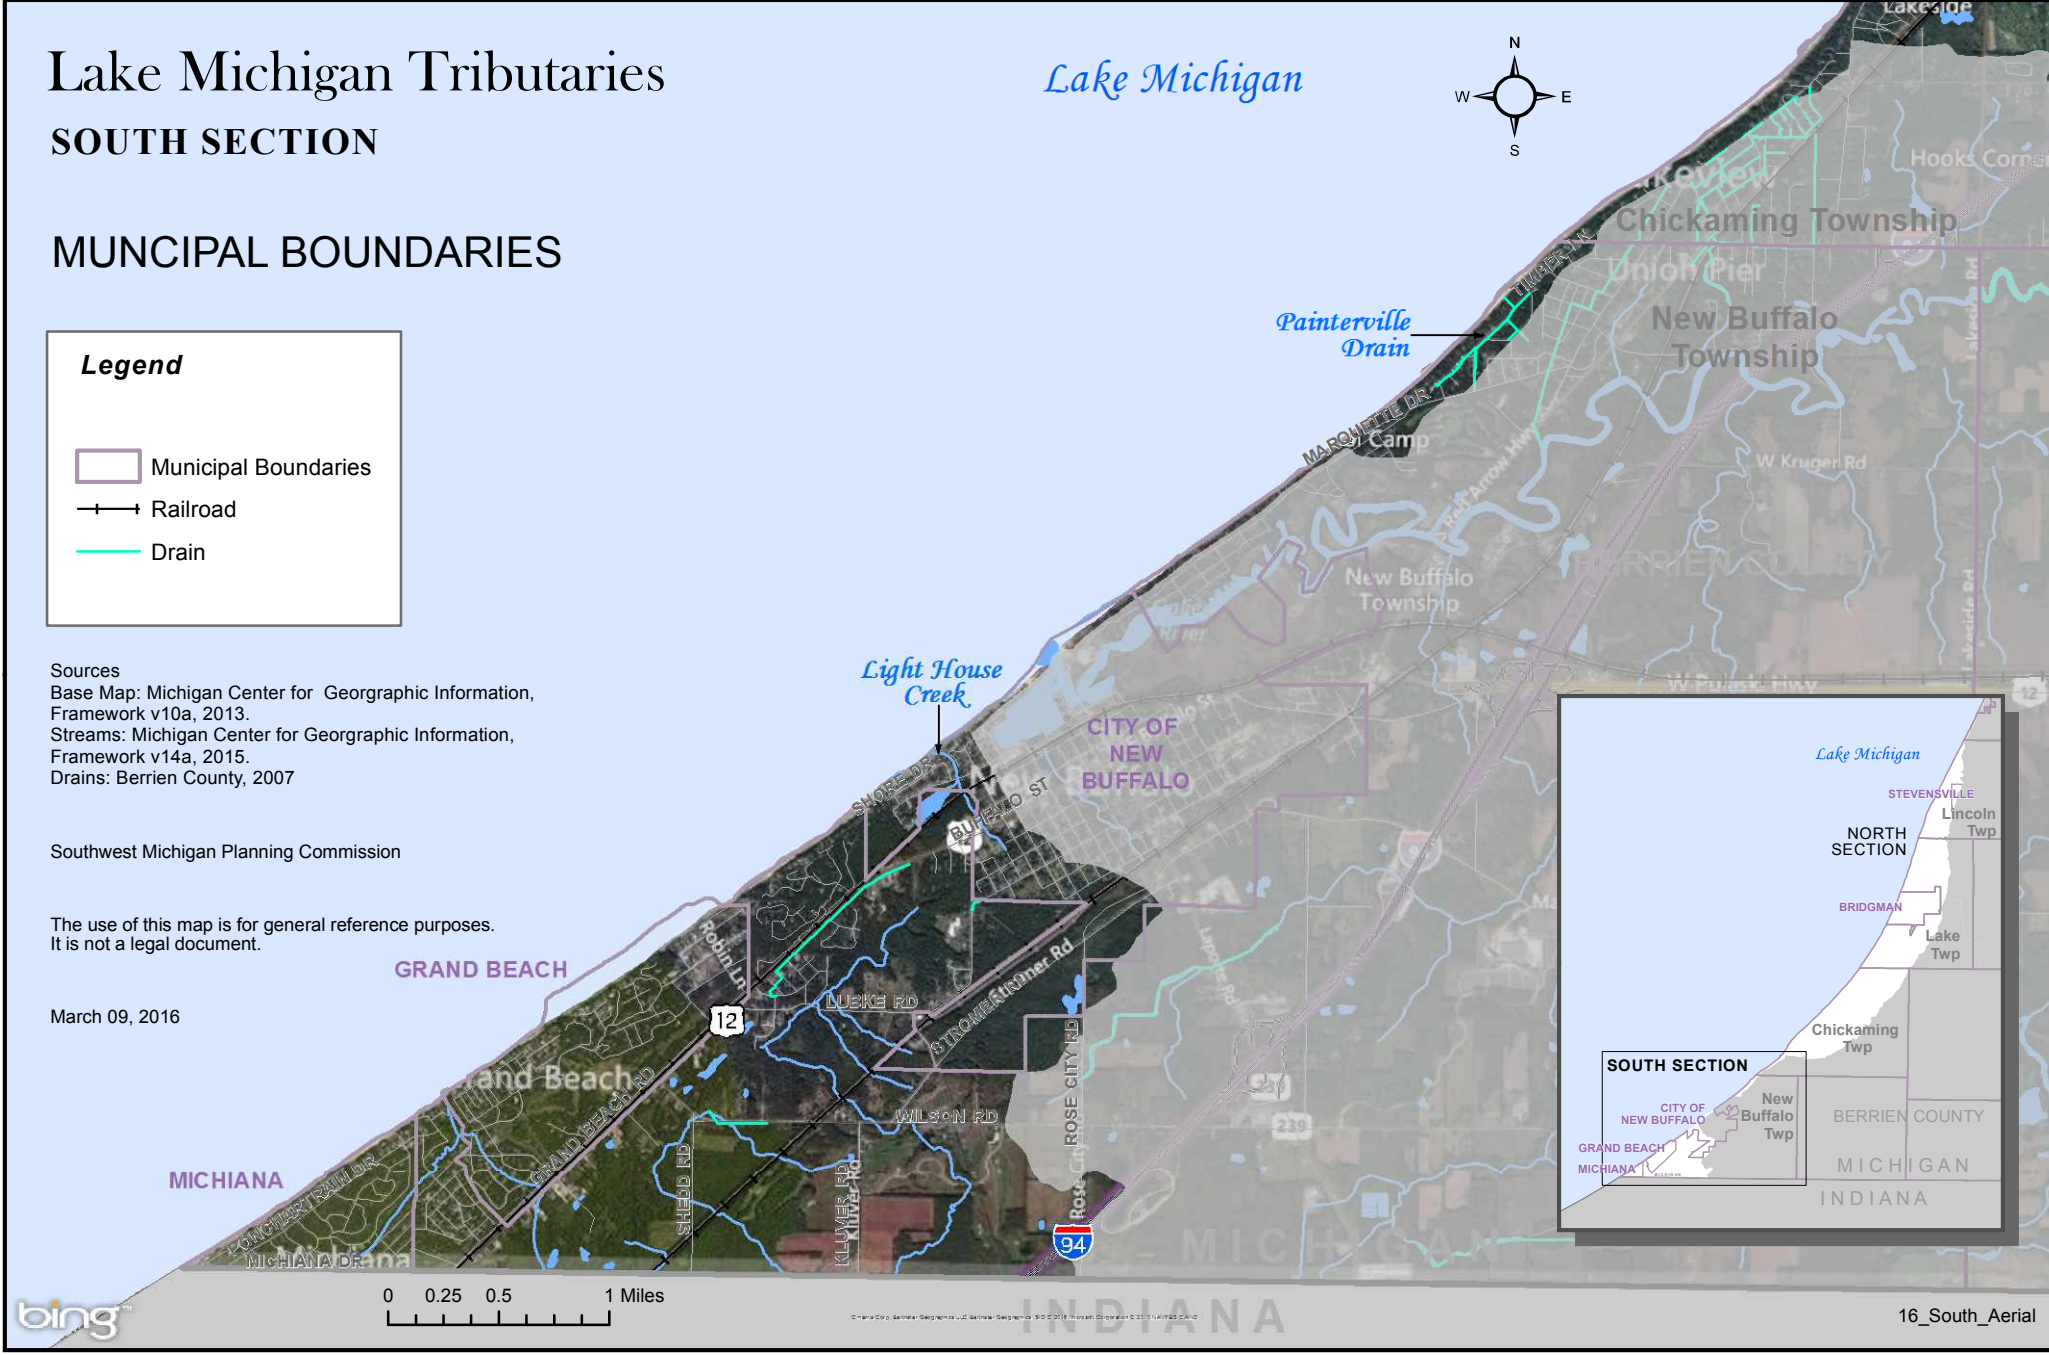

Lake Michigan Tributaries

SOUTH SECTION

Lake Michigan

MUNICIPAL BOUNDARIES

Legend

- Municipal Boundaries
- Railroad
- Drain

Sources
Base Map: Michigan Center for Geographic Information, Framework v10a, 2013.
Streams: Michigan Center for Geographic Information, Framework v14a, 2015.
Drains: Berrien County, 2007

Southwest Michigan Planning Commission

The use of this map is for general reference purposes.
It is not a legal document.

March 09, 2016