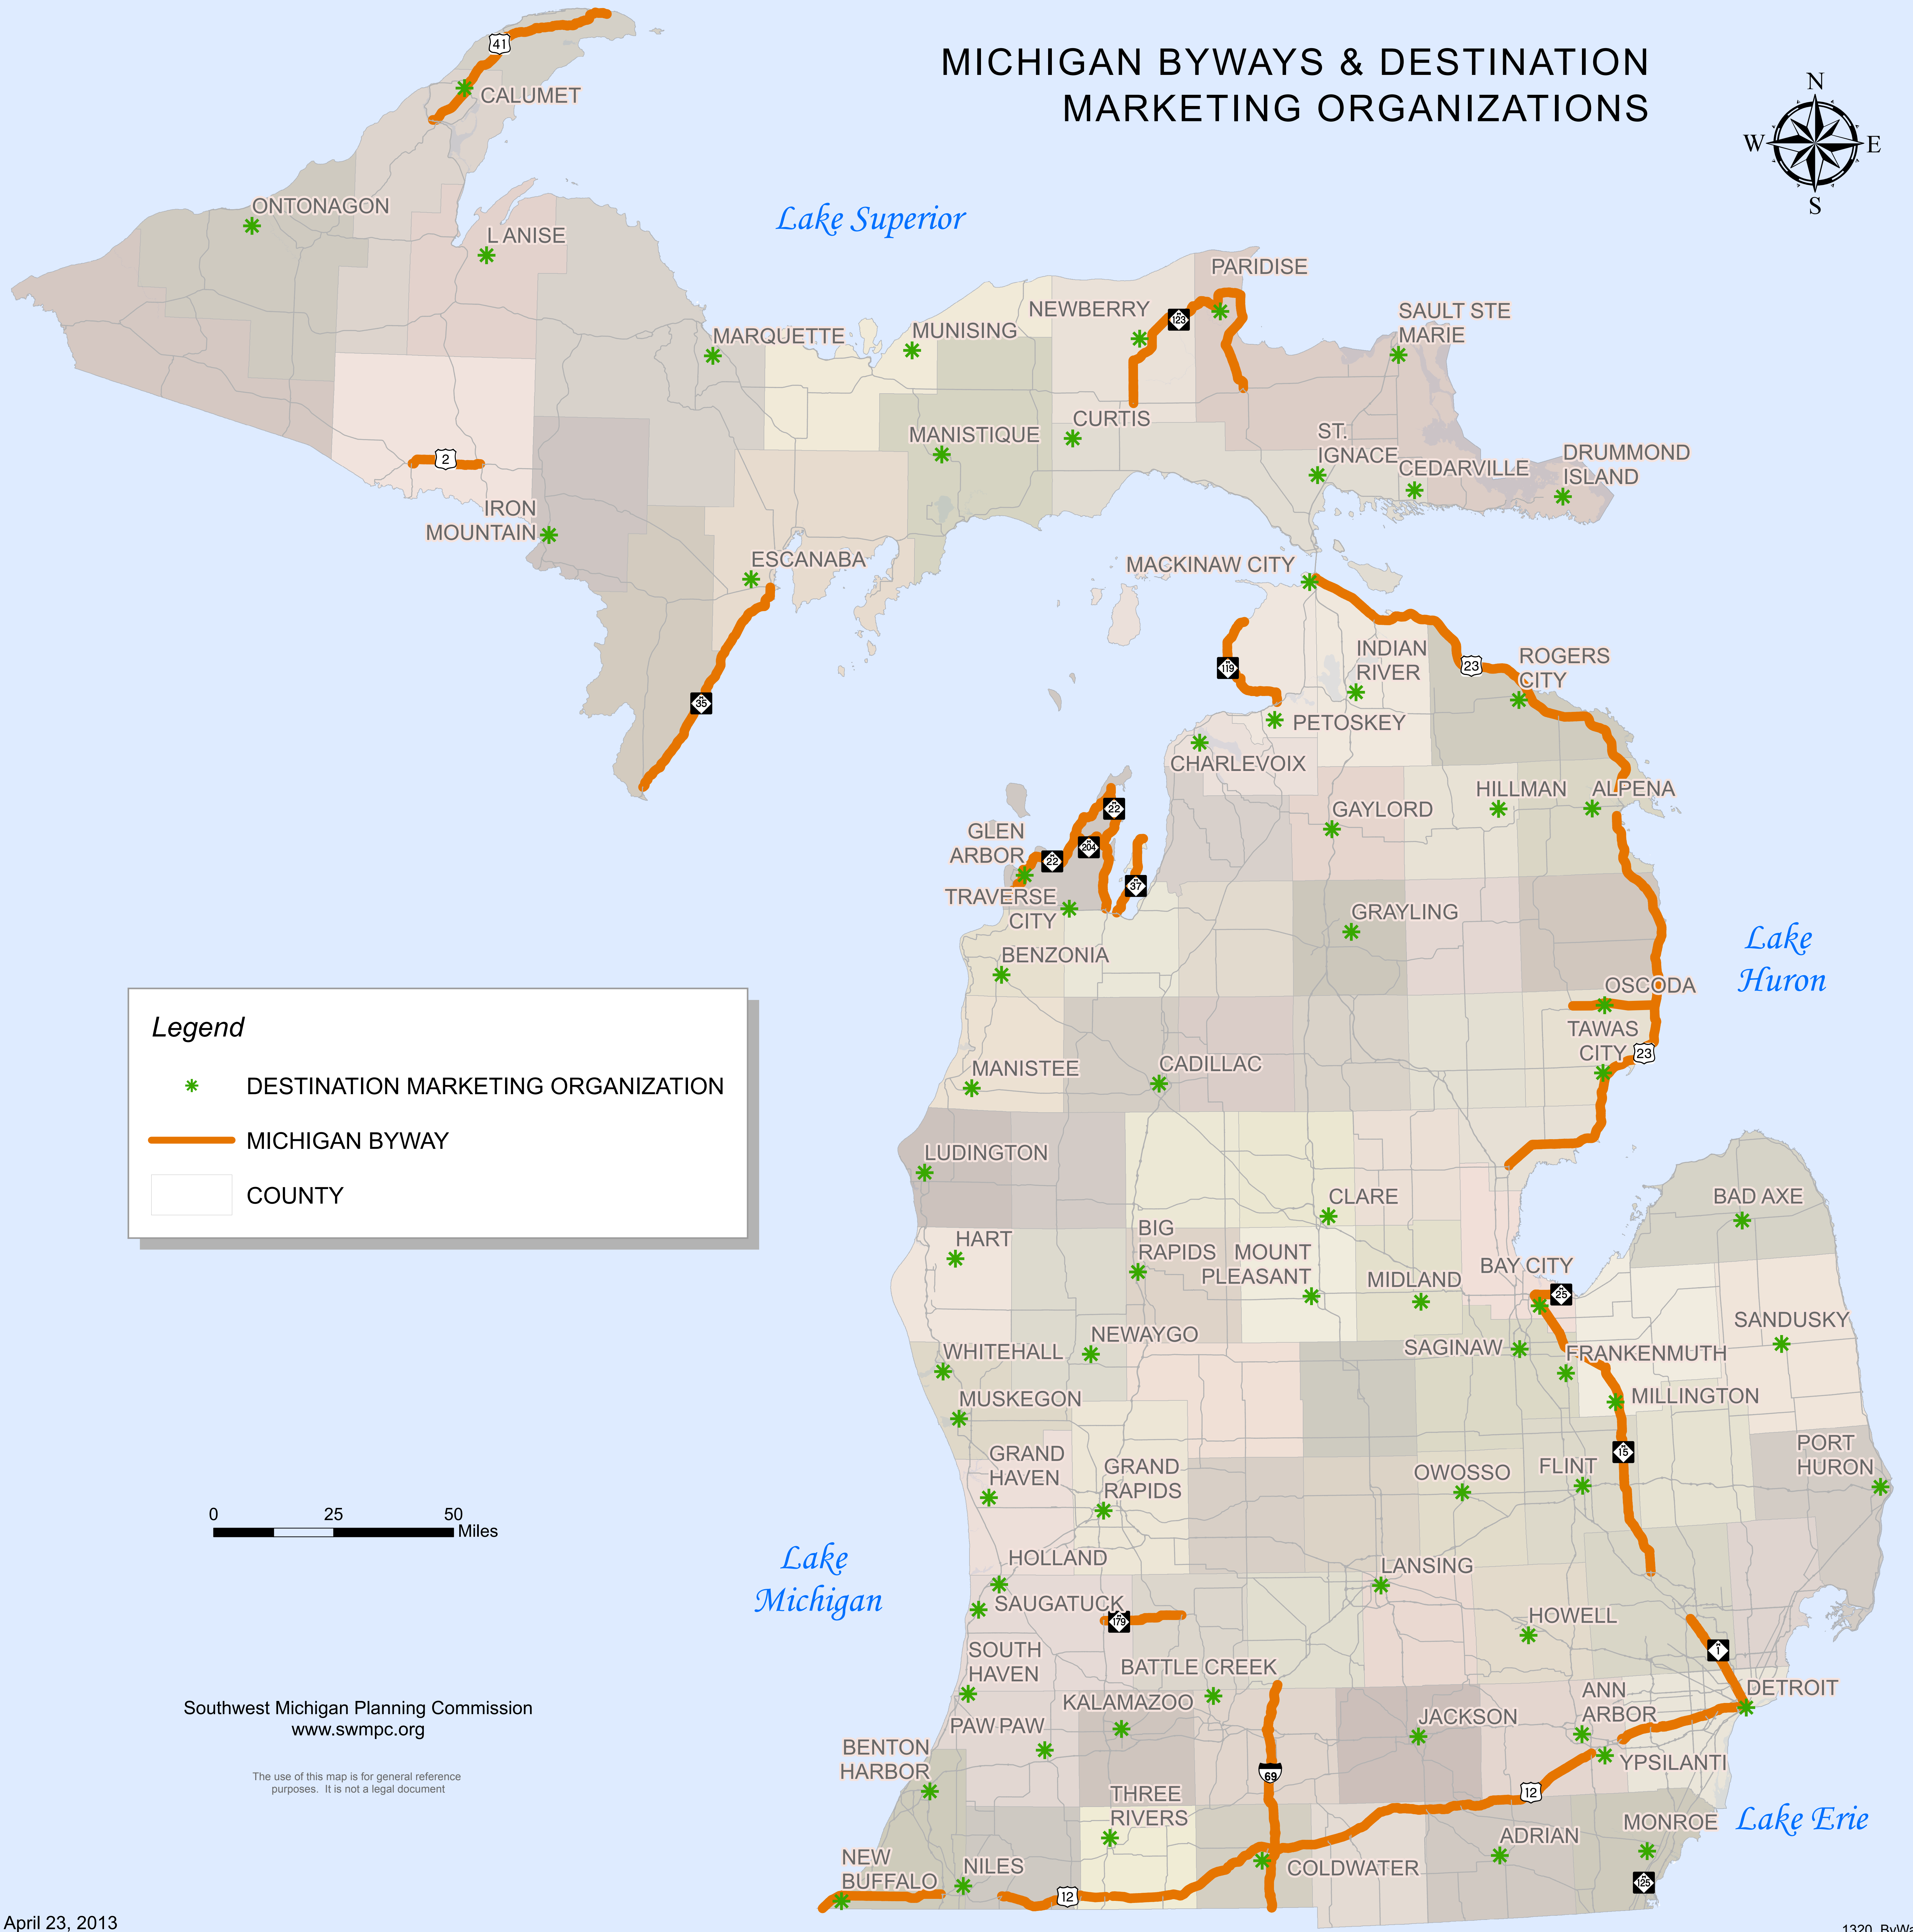

MICHIGAN BYWAYS & DESTINATION MARKETING ORGANIZATIONS

Legend

- * DESTINATION MARKETING ORGANIZATION
- MICHIGAN BYWAY
- COUNTY

Southwest Michigan Planning Commission
www.swmpc.org

The use of this map is for general reference purposes. It is not a legal document.